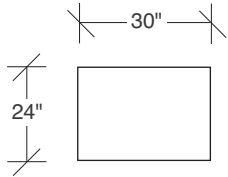

Get Down

No. 855-313-PB SOFA

W 86 D 34 H 26 in.

Seat depth 22 in.

Seat height 17 in.

Arm height 26 in.

Arm width 3½ in.

Height to top of back cushion 32 in. approximately.
Polyblend down seats. Fiber down backs standard.
Round polished stainless steel legs standard.

855-103-PB
CHAIR

855-203-PB
LOVESEAT

855-313-PB
SOFA

855-000-PB
OTTOMAN

855-401-PB
LEFT CHAISE /
RIGHT CORNER LOVESEAT

855-301-PB
LAF SOFA

855-303-PB
SOFA

855-402-PB
RIGHT CHAISE /
LEFT CORNER LOVESEAT

855-302-PB
RAF SOFA

855-410-PB
LEFT CHAISE / RIGHT CORNER SOFA

855-307-PB
LAF / RIGHT CORNER SOFA

855-411-PB
LEFT CORNER / RIGHT CHAISE SOFA

855-306-PB
RAF / LEFT CORNER SOFA

**Get Down
855 - PB Series**

Scale 1/4" = 1'0"
All upholstery sizes are approximate