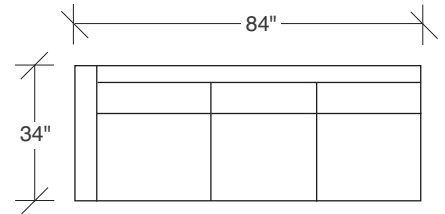

Get Down

No. 855-313-PB SOFA

W 86 D 34 H 26 in.

Seat depth 22 in.

Seat height 17 in.

Arm height 26 in.

Arm width 3½ in.

Height to top of back cushion 32 in. approximately.
Polyblend down seats. Fiber down backs standard.
Round polished stainless steel legs standard.

855-103-PB
CHAIR

855-203-PB
LOVESEAT

855-313-PB
SOFA

855-000-PB
OTTOMAN

855-401-PB
LEFT CHAISE /
RIGHT CORNER LOVESEAT

855-301-PB
LAF SOFA

855-303-PB
SOFA

855-402-PB
RIGHT CHAISE /
LEFT CORNER LOVESEAT

855-302-PB
RAF SOFA

855-410-PB
LEFT CHAISE / RIGHT CORNER SOFA

855-307-PB
LAF / RIGHT CORNER SOFA

855-411-PB
LEFT CORNER / RIGHT CHAISE SOFA

855-306-PB
RAF / LEFT CORNER SOFA

**Get Down
855 - PB Series**

Scale 1/4" = 1'0"
All upholstery sizes are approximate