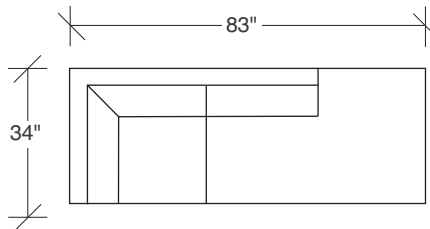

Get Down

No. 855-313-PB SOFA

W 86 D 34 H 26 in.

Seat depth 22 in.

Seat height 17 in.

Arm height 26 in.

Arm width 3½ in.

Height to top of back cushion 32 in. approximately.
Polyblend down seats. Fiber down backs standard.
Round polished stainless steel legs standard.

855-103-PB
CHAIR

855-203-PB
LOVESEAT

855-313-PB
SOFA

855-000-PB
OTTOMAN

855-401-PB
LEFT CHAISE /
RIGHT CORNER LOVESEAT

855-301-PB
LAF SOFA

855-303-PB
SOFA

855-402-PB
RIGHT CHAISE /
LEFT CORNER LOVESEAT

855-302-PB
RAF SOFA

855-410-PB
LEFT CHAISE / RIGHT CORNER SOFA

855-307-PB
LAF / RIGHT CORNER SOFA

855-411-PB
LEFT CORNER / RIGHT CHAISE SOFA

855-306-PB
RAF / LEFT CORNER SOFA

**Get Down
855 - PB Series**

Scale 1/4" = 1'0"
All upholstery sizes are approximate