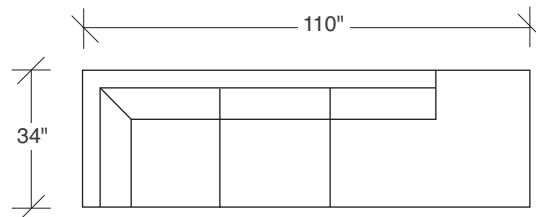

Get Down

No. 855-313-PB SOFA

W 86 D 34 H 26 in.

Seat depth 22 in.

Seat height 17 in.

Arm height 26 in.

Arm width 3½ in.

Height to top of back cushion 32 in. approximately.
Polyblend down seats. Fiber down backs standard.
Round polished stainless steel legs standard.

855-103-PB
CHAIR

855-203-PB
LOVESEAT

855-313-PB
SOFA

855-000-PB
OTTOMAN

855-401-PB
LEFT CHAISE /
RIGHT CORNER LOVESEAT

855-301-PB
LAF SOFA

855-303-PB
SOFA

855-402-PB
RIGHT CHAISE /
LEFT CORNER LOVESEAT

855-302-PB
RAF SOFA

855-410-PB
LEFT CHAISE / RIGHT CORNER SOFA

855-307-PB
LAF / RIGHT CORNER SOFA

855-411-PB
LEFT CORNER / RIGHT CHAISE SOFA

855-306-PB
RAF / LEFT CORNER SOFA

**Get Down
855 - PB Series**

Scale 1/4" = 1'0"
All upholstery sizes are approximate