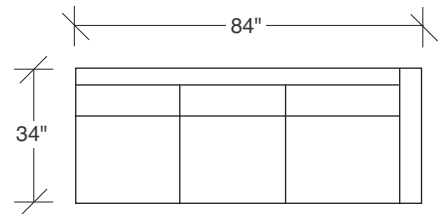

Get Down

No. 855-313-PB SOFA

W 86 D 34 H 26 in.

Seat depth 22 in.

Seat height 17 in.

Arm height 26 in.

Arm width 3½ in.

Height to top of back cushion 32 in. approximately.
Polyblend down seats. Fiber down backs standard.
Round polished stainless steel legs standard.

855-103-PB
CHAIR

855-203-PB
LOVESEAT

855-313-PB
SOFA

855-000-PB
OTTOMAN

855-401-PB
LEFT CHAISE /
RIGHT CORNER LOVESEAT

855-301-PB
LAF SOFA

855-303-PB
SOFA

855-402-PB
RIGHT CHAISE /
LEFT CORNER LOVESEAT

855-302-PB
RAF SOFA

855-410-PB
LEFT CHAISE / RIGHT CORNER SOFA

855-307-PB
LAF / RIGHT CORNER SOFA

855-411-PB
LEFT CORNER / RIGHT CHAISE SOFA

855-306-PB
RAF / LEFT CORNER SOFA

**Get Down
855 - PB Series**

Scale 1/4" = 1'0"
All upholstery sizes are approximate