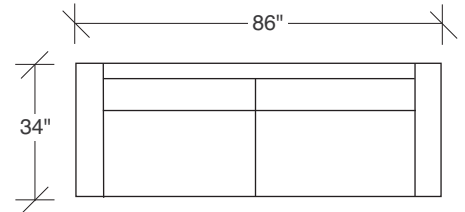

Get Down

No. 855-313-PB SOFA

W 86 D 34 H 26 in.

Seat depth 22 in.

Seat height 17 in.

Arm height 26 in.

Arm width 3½ in.

Height to top of back cushion 32 in. approximately.
Polyblend down seats. Fiber down backs standard.
Round polished stainless steel legs standard.

855-103-PB
CHAIR

855-203-PB
LOVESEAT

855-313-PB
SOFA

855-000-PB
OTTOMAN

855-401-PB
LEFT CHAISE /
RIGHT CORNER LOVESEAT

855-301-PB
LAF SOFA

855-303-PB
SOFA

855-402-PB
RIGHT CHAISE /
LEFT CORNER LOVESEAT

855-302-PB
RAF SOFA

855-410-PB
LEFT CHAISE / RIGHT CORNER SOFA

855-307-PB
LAF / RIGHT CORNER SOFA

855-411-PB
LEFT CORNER / RIGHT CHAISE SOFA

855-306-PB
RAF / LEFT CORNER SOFA

**Get Down
855 - PB Series**

Scale 1/4" = 1'0"
All upholstery sizes are approximate