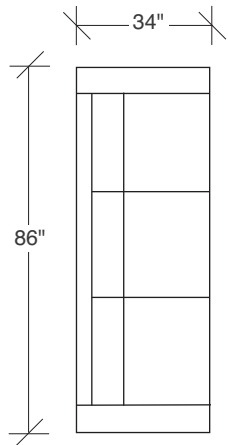

Get Down

No. 855-313-PB SOFA

W 86 D 34 H 26 in.

Seat depth 22 in.

Seat height 17 in.

Arm height 26 in.

Arm width 3½ in.

Height to top of back cushion 32 in. approximately.
Polyblend down seats. Fiber down backs standard.
Round polished stainless steel legs standard.

855-103-PB
CHAIR

855-203-PB
LOVESEAT

855-313-PB
SOFA

855-000-PB
OTTOMAN

855-401-PB
LEFT CHAISE /
RIGHT CORNER LOVESEAT

855-301-PB
LAF SOFA

855-303-PB
SOFA

855-402-PB
RIGHT CHAISE /
LEFT CORNER LOVESEAT

855-302-PB
RAF SOFA

855-410-PB
LEFT CHAISE / RIGHT CORNER SOFA

855-307-PB
LAF / RIGHT CORNER SOFA

855-411-PB
LEFT CORNER / RIGHT CHAISE SOFA

855-306-PB
RAF / LEFT CORNER SOFA

**Get Down
855 - PB Series**

Scale 1/4" = 1'0"
All upholstery sizes are approximate