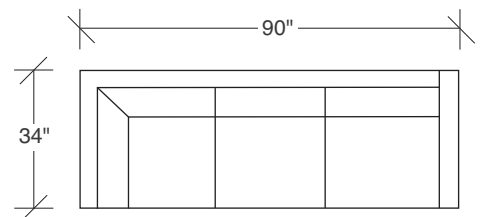

Get Down

No. 855-313-PB SOFA

W 86 D 34 H 26 in.

Seat depth 22 in.

Seat height 17 in.

Arm height 26 in.

Arm width 3½ in.

Height to top of back cushion 32 in. approximately.
Polyblend down seats. Fiber down backs standard.
Round polished stainless steel legs standard.

855-103-PB
CHAIR

855-203-PB
LOVESEAT

855-313-PB
SOFA

855-000-PB
OTTOMAN

855-401-PB
LEFT CHAISE /
RIGHT CORNER LOVESEAT

855-301-PB
LAF SOFA

855-303-PB
SOFA

855-402-PB
RIGHT CHAISE /
LEFT CORNER LOVESEAT

855-302-PB
RAF SOFA

855-410-PB
LEFT CHAISE / RIGHT CORNER SOFA

855-307-PB
LAF / RIGHT CORNER SOFA

855-411-PB
LEFT CORNER / RIGHT CHAISE SOFA

855-306-PB
RAF / LEFT CORNER SOFA

**Get Down
855 - PB Series**

Scale 1/4" = 1'0"
All upholstery sizes are approximate