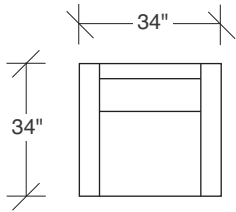

Get Down

No. 855-313-PB SOFA

W 86 D 34 H 26 in.

Seat depth 22 in.

Seat height 17 in.

Arm height 26 in.

Arm width 3½ in.

Height to top of back cushion 32 in. approximately.
Polyblend down seats. Fiber down backs standard.
Round polished stainless steel legs standard.

855-103-PB
CHAIR

855-203-PB
LOVESEAT

855-313-PB
SOFA

855-000-PB
OTTOMAN

855-401-PB
LEFT CHAISE /
RIGHT CORNER LOVESEAT

855-301-PB
LAF SOFA

855-303-PB
SOFA

855-402-PB
RIGHT CHAISE /
LEFT CORNER LOVESEAT

855-302-PB
RAF SOFA

855-410-PB
LEFT CHAISE / RIGHT CORNER SOFA

855-307-PB
LAF / RIGHT CORNER SOFA

855-411-PB
LEFT CORNER / RIGHT CHAISE SOFA

855-306-PB
RAF / LEFT CORNER SOFA

**Get Down
855 - PB Series**

Scale 1/4" = 1'0"
All upholstery sizes are approximate