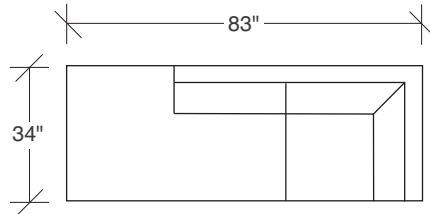

Get Down

No. 855-313-PB SOFA

W 86 D 34 H 26 in.

Seat depth 22 in.

Seat height 17 in.

Arm height 26 in.

Arm width 3½ in.

Height to top of back cushion 32 in. approximately.
Polyblend down seats. Fiber down backs standard.
Round polished stainless steel legs standard.

855-103-PB
CHAIR

855-203-PB
LOVESEAT

855-313-PB
SOFA

855-000-PB
OTTOMAN

855-401-PB
LEFT CHAISE /
RIGHT CORNER LOVESEAT

855-301-PB
LAF SOFA

855-303-PB
SOFA

855-402-PB
RIGHT CHAISE /
LEFT CORNER LOVESEAT

855-302-PB
RAF SOFA

855-410-PB
LEFT CHAISE / RIGHT CORNER SOFA

855-307-PB
LAF / RIGHT CORNER SOFA

855-411-PB
LEFT CORNER / RIGHT CHAISE SOFA

855-306-PB
RAF / LEFT CORNER SOFA

**Get Down
855 - PB Series**

Scale 1/4" = 1'0"
All upholstery sizes are approximate