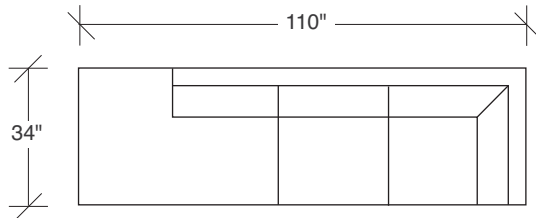

Get Down

No. 855-313-PB SOFA

W 86 D 34 H 26 in.

Seat depth 22 in.

Seat height 17 in.

Arm height 26 in.

Arm width 3½ in.

Height to top of back cushion 32 in. approximately.
Polyblend down seats. Fiber down backs standard.
Round polished stainless steel legs standard.

855-103-PB
CHAIR

855-203-PB
LOVESEAT

855-313-PB
SOFA

855-000-PB
OTTOMAN

855-401-PB
LEFT CHAISE /
RIGHT CORNER LOVESEAT

855-301-PB
LAF SOFA

855-303-PB
SOFA

855-402-PB
RIGHT CHAISE /
LEFT CORNER LOVESEAT

855-302-PB
RAF SOFA

855-410-PB
LEFT CHAISE / RIGHT CORNER SOFA

855-307-PB
LAF / RIGHT CORNER SOFA

855-411-PB
LEFT CORNER / RIGHT CHAISE SOFA

855-306-PB
RAF / LEFT CORNER SOFA

**Get Down
855 - PB Series**

Scale 1/4" = 1'0"
All upholstery sizes are approximate