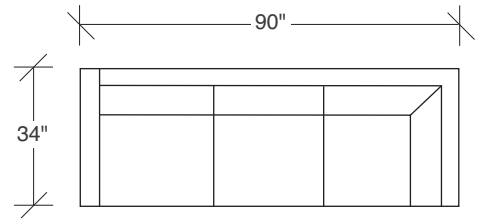

Get Down

No. 855-313-PB SOFA

W 86 D 34 H 26 in.

Seat depth 22 in.

Seat height 17 in.

Arm height 26 in.

Arm width 3½ in.

Height to top of back cushion 32 in. approximately.
Polyblend down seats. Fiber down backs standard.
Round polished stainless steel legs standard.

855-103-PB
CHAIR

855-203-PB
LOVESEAT

855-313-PB
SOFA

855-000-PB
OTTOMAN

855-401-PB
LEFT CHAISE /
RIGHT CORNER LOVESEAT

855-301-PB
LAF SOFA

855-303-PB
SOFA

855-402-PB
RIGHT CHAISE /
LEFT CORNER LOVESEAT

855-302-PB
RAF SOFA

855-410-PB
LEFT CHAISE / RIGHT CORNER SOFA

855-307-PB
LAF / RIGHT CORNER SOFA

855-411-PB
LEFT CORNER / RIGHT CHAISE SOFA

855-306-PB
RAF / LEFT CORNER SOFA

**Get Down
855 - PB Series**

Scale 1/4" = 1'0"
All upholstery sizes are approximate