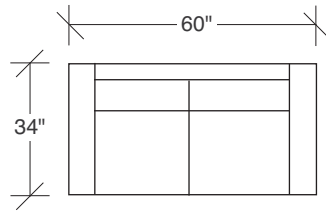

Get Down

No. 855-313-PB SOFA

W 86 D 34 H 26 in.

Seat depth 22 in.

Seat height 17 in.

Arm height 26 in.

Arm width 3½ in.

Height to top of back cushion 32 in. approximately.
Polyblend down seats. Fiber down backs standard.
Round polished stainless steel legs standard.

855-103-PB
CHAIR

855-203-PB
LOVESEAT

855-313-PB
SOFA

855-000-PB
OTTOMAN

855-401-PB
LEFT CHAISE /
RIGHT CORNER LOVESEAT

855-301-PB
LAF SOFA

855-303-PB
SOFA

855-402-PB
RIGHT CHAISE /
LEFT CORNER LOVESEAT

855-302-PB
RAF SOFA

855-410-PB
LEFT CHAISE / RIGHT CORNER SOFA

855-307-PB
LAF / RIGHT CORNER SOFA

855-411-PB
LEFT CORNER / RIGHT CHAISE SOFA

855-306-PB
RAF / LEFT CORNER SOFA

**Get Down
855 - PB Series**

Scale 1/4" = 1'0"
All upholstery sizes are approximate