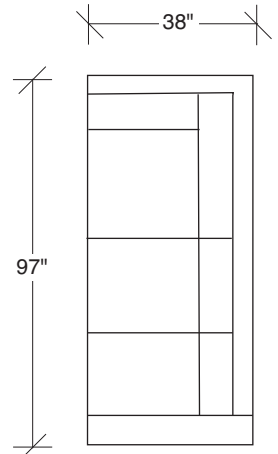

### No. 1511-311 LAF SOFA

W 89 D 38 H 32 in.  
Seat depth 24 in.  
Seat height 18 in.  
Arm height 25 in.  
Arm width 7 in.

### No. 1511-402 RIGHT CHAISE

W 105 D 38 H 32 in.  
Seat depth 24 in.  
Seat height 18 in.

Height to top of back cushions 35 inches approximately. Base and legs available in any TC wood finish on maple. Base and legs shown in black walnut finish. Must specify. Throw pillows optional. Must specify.

**1511-000**  
OTTOMAN

**1511-303**  
SOFA

**1511-104**  
CORNER CHAIR

**1511-105**  
CORNER CHAIR

**1511-307**  
LAF SOFA w/  
RIGHT HI CORNER

**1511-306**  
RAF SOFA w/  
LEFT HI CORNER

**LAX**  
**1511 - Series**

Scale 1/4" = 1'0"  
All upholstery sizes are approximate

**1511-302**  
RAF SOFA

**1511-301**  
LAF SOFA

**LAX**  
**1511 - Series**

Scale 1/4" = 1'0"  
All upholstery sizes are approximate