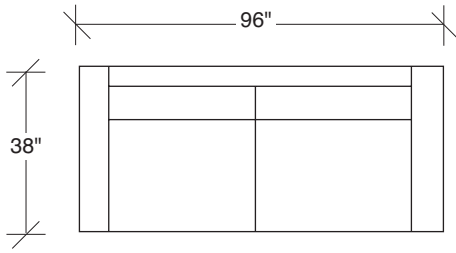

### No. 1511-311 LAF SOFA

W 89 D 38 H 32 in.  
Seat depth 24 in.  
Seat height 18 in.  
Arm height 25 in.  
Arm width 7 in.

### No. 1511-402 RIGHT CHAISE

W 105 D 38 H 32 in.  
Seat depth 24 in.  
Seat height 18 in.

Height to top of back cushions 35 inches approximately. Base and legs available in any TC wood finish on maple. Base and legs shown in black walnut finish. Must specify. Throw pillows optional. Must specify.

Scale 1/4" = 1'0"  
All upholstery sizes are approximate

**1511-302**  
RAF SOFA

**1511-301**  
LAF SOFA

**LAX**  
**1511 - Series**

Scale 1/4" = 1'0"  
All upholstery sizes are approximate