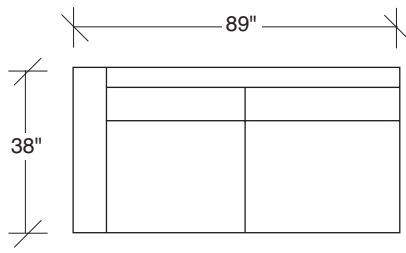

1511-311
LAF SOFA