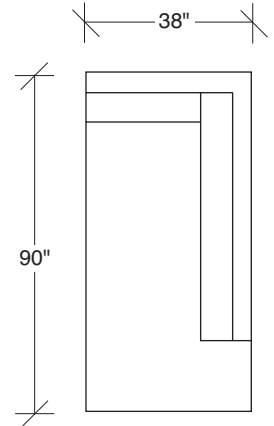

### No. 1511-311 LAF SOFA

W 89 D 38 H 32 in.  
Seat depth 24 in.  
Seat height 18 in.  
Arm height 25 in.  
Arm width 7 in.

### No. 1511-402 RIGHT CHAISE

W 105 D 38 H 32 in.  
Seat depth 24 in.  
Seat height 18 in.

Height to top of back cushions 35 inches approximately. Base and legs available in any TC wood finish on maple. Base and legs shown in black walnut finish. Must specify. Throw pillows optional. Must specify.

**1511-313**  
SOFA

**1511-311**  
LAF SOFA

**1511-312**  
RAF SOFA

**1511-401**  
LEFT CHAISE

**1511-402**  
RIGHT CHAISE

**1511-414**  
LAF CHAISE

**1511-415**  
RAF CHAISE

**1511-004**  
BENCH

Scale 1/4" = 1'0"  
All upholstery sizes are approximate

**1511-302**  
RAF SOFA

**1511-301**  
LAF SOFA

**LAX**  
**1511 - Series**

Scale 1/4" = 1'0"  
All upholstery sizes are approximate