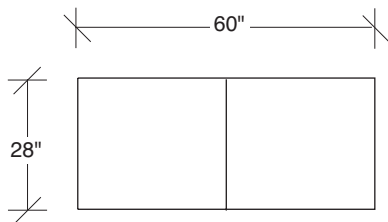

### No. 1511-311 LAF SOFA

W 89 D 38 H 32 in.  
Seat depth 24 in.  
Seat height 18 in.  
Arm height 25 in.  
Arm width 7 in.

### No. 1511-402 RIGHT CHAISE

W 105 D 38 H 32 in.  
Seat depth 24 in.  
Seat height 18 in.

Height to top of back cushions 35 inches approximately. Base and legs available in any TC wood finish on maple. Base and legs shown in black walnut finish. Must specify. Throw pillows optional. Must specify.

**1511-313**  
SOFA

**1511-311**  
LAF SOFA

**1511-312**  
RAF SOFA

**1511-401**  
LEFT CHAISE

**1511-402**  
RIGHT CHAISE

**1511-414**  
LAF CHAISE

**1511-415**  
RAF CHAISE

**1511-004**  
BENCH

Scale 1/4" = 1'0"  
All upholstery sizes are approximate

**1511-302**  
RAF SOFA

**1511-301**  
LAF SOFA

**LAX**  
**1511 - Series**

Scale 1/4" = 1'0"  
All upholstery sizes are approximate