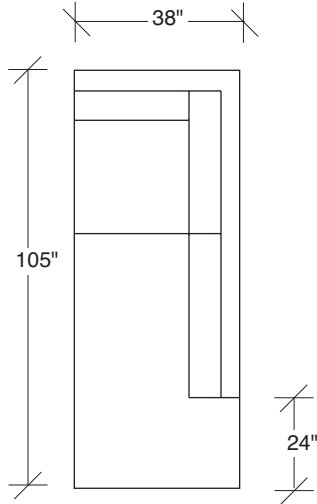

### No. 1511-311 LAF SOFA

W 89 D 38 H 32 in.  
Seat depth 24 in.  
Seat height 18 in.  
Arm height 25 in.  
Arm width 7 in.

### No. 1511-402 RIGHT CHAISE

W 105 D 38 H 32 in.  
Seat depth 24 in.  
Seat height 18 in.

Height to top of back cushions 35 inches approximately. Base and legs available in any TC wood finish on maple. Base and legs shown in black walnut finish. Must specify. Throw pillows optional. Must specify.

**1511-313**  
SOFA

**1511-311**  
LAF SOFA

**1511-312**  
RAF SOFA

**1511-401**  
LEFT CHAISE

**1511-402**  
RIGHT CHAISE

**1511-414**  
LAF CHAISE

**1511-415**  
RAF CHAISE

**1511-004**  
BENCH

Scale 1/4" = 1'0"  
All upholstery sizes are approximate

**1511-302**  
RAF SOFA

**1511-301**  
LAF SOFA

**LAX**  
**1511 - Series**

Scale 1/4" = 1'0"  
All upholstery sizes are approximate