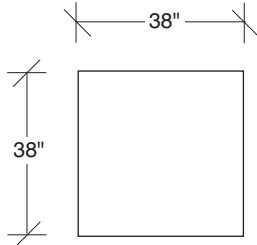

### No. 1511-311 LAF SOFA

W 89 D 38 H 32 in.  
Seat depth 24 in.  
Seat height 18 in.  
Arm height 25 in.  
Arm width 7 in.

### No. 1511-402 RIGHT CHAISE

W 105 D 38 H 32 in.  
Seat depth 24 in.  
Seat height 18 in.

Height to top of back cushions 35 inches approximately. Base and legs available in any TC wood finish on maple. Base and legs shown in black walnut finish. Must specify. Throw pillows optional. Must specify.

**1511-313**  
SOFA

**1511-311**  
LAF SOFA

**1511-312**  
RAF SOFA

**1511-401**  
LEFT CHAISE

**1511-402**  
RIGHT CHAISE

**1511-414**  
LAF CHAISE

**1511-415**  
RAF CHAISE

**1511-004**  
BENCH

Scale 1/4" = 1'0"  
All upholstery sizes are approximate

**1511-302**  
RAF SOFA

**1511-301**  
LAF SOFA

**LAX**  
**1511 - Series**

Scale 1/4" = 1'0"  
All upholstery sizes are approximate