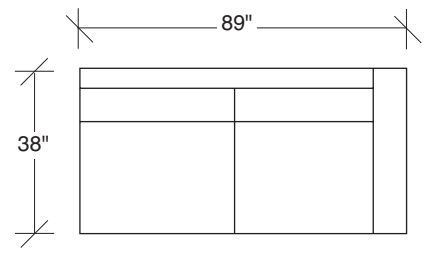

1511-312
RAF SOFA