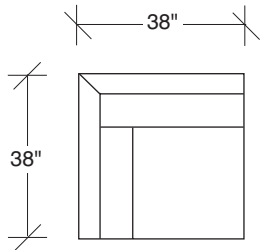

1511-104
CORNER CHAIR