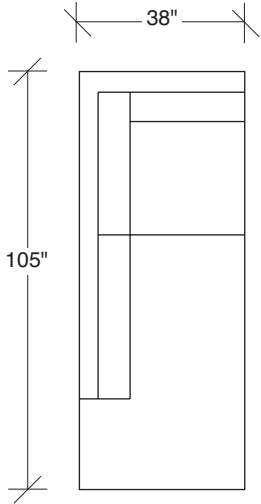

1511-401
LEFT CHAISE