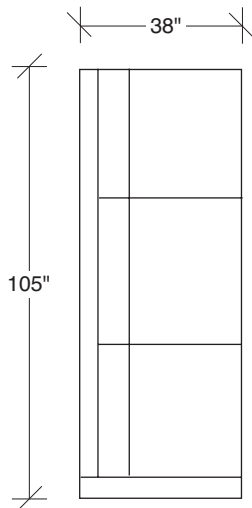

### No. 1511-311 LAF SOFA

W 89 D 38 H 32 in.  
Seat depth 24 in.  
Seat height 18 in.  
Arm height 25 in.  
Arm width 7 in.

### No. 1511-402 RIGHT CHAISE

W 105 D 38 H 32 in.  
Seat depth 24 in.  
Seat height 18 in.

Height to top of back cushions 35 inches approximately. Base and legs available in any TC wood finish on maple. Base and legs shown in black walnut finish. Must specify. Throw pillows optional. Must specify.

**1511-000**  
OTTOMAN

**1511-303**  
SOFA

**1511-104**  
CORNER CHAIR

**1511-105**  
CORNER CHAIR

**1511-307**  
LAF SOFA w/  
RIGHT HI CORNER

**1511-306**  
RAF SOFA w/  
LEFT HI CORNER

**LAX**  
**1511 - Series**

Scale 1/4" = 1'0"  
All upholstery sizes are approximate

**1511-302**  
RAF SOFA

**1511-301**  
LAF SOFA

**LAX**  
**1511 - Series**

Scale 1/4" = 1'0"  
All upholstery sizes are approximate