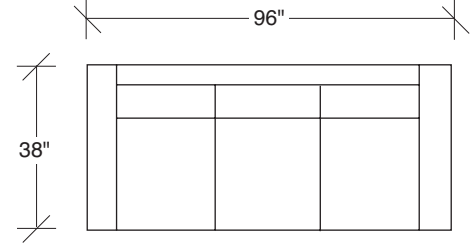

1511-303
SOFA