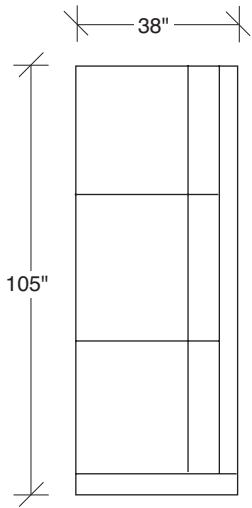

### No. 1511-311 LAF SOFA

W 89 D 38 H 32 in.  
Seat depth 24 in.  
Seat height 18 in.  
Arm height 25 in.  
Arm width 7 in.

### No. 1511-402 RIGHT CHAISE

W 105 D 38 H 32 in.  
Seat depth 24 in.  
Seat height 18 in.

Height to top of back cushions 35 inches approximately. Base and legs available in any TC wood finish on maple. Base and legs shown in black walnut finish. Must specify. Throw pillows optional. Must specify.

**1511-000**  
OTTOMAN

**1511-303**  
SOFA

**1511-104**  
CORNER CHAIR

**1511-105**  
CORNER CHAIR

**1511-307**  
LAF SOFA w/  
RIGHT HI CORNER

**1511-306**  
RAF SOFA w/  
LEFT HI CORNER

**LAX**  
**1511 - Series**

Scale 1/4" = 1'0"  
All upholstery sizes are approximate

**1511-302**  
RAF SOFA

**1511-301**  
LAF SOFA

**LAX**  
**1511 - Series**

Scale 1/4" = 1'0"  
All upholstery sizes are approximate