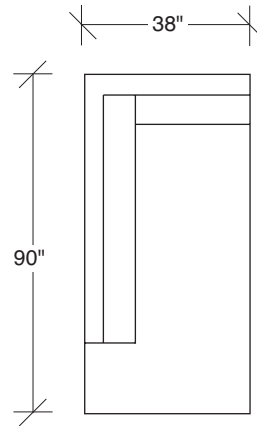

### No. 1511-311 LAF SOFA

W 89 D 38 H 32 in.  
Seat depth 24 in.  
Seat height 18 in.  
Arm height 25 in.  
Arm width 7 in.

### No. 1511-402 RIGHT CHAISE

W 105 D 38 H 32 in.  
Seat depth 24 in.  
Seat height 18 in.

Height to top of back cushions 35 inches approximately. Base and legs available in any TC wood finish on maple. Base and legs shown in black walnut finish. Must specify. Throw pillows optional. Must specify.

**1511-313**  
SOFA

**1511-311**  
LAF SOFA

**1511-312**  
RAF SOFA

**1511-401**  
LEFT CHAISE

**1511-402**  
RIGHT CHAISE

**1511-414**  
LAF CHAISE

**1511-415**  
RAF CHAISE

**1511-004**  
BENCH

Scale 1/4" = 1'0"  
All upholstery sizes are approximate

**1511-302**  
RAF SOFA

**1511-301**  
LAF SOFA

**LAX**  
**1511 - Series**

Scale 1/4" = 1'0"  
All upholstery sizes are approximate