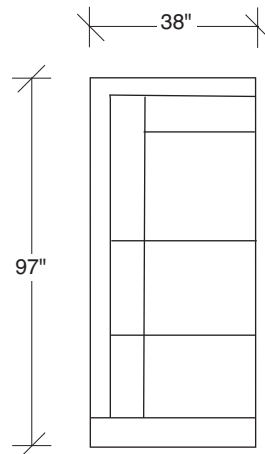

### No. 1511-311 LAF SOFA

W 89 D 38 H 32 in.  
Seat depth 24 in.  
Seat height 18 in.  
Arm height 25 in.  
Arm width 7 in.

### No. 1511-402 RIGHT CHAISE

W 105 D 38 H 32 in.  
Seat depth 24 in.  
Seat height 18 in.

Height to top of back cushions 35 inches approximately. Base and legs available in any TC wood finish on maple. Base and legs shown in black walnut finish. Must specify. Throw pillows optional. Must specify.

**1511-000**  
OTTOMAN

**1511-303**  
SOFA

**1511-104**  
CORNER CHAIR

**1511-105**  
CORNER CHAIR

**1511-307**  
LAF SOFA w/  
RIGHT HI CORNER

**1511-306**  
RAF SOFA w/  
LEFT HI CORNER

**LAX**  
**1511 - Series**

Scale 1/4" = 1'0"  
All upholstery sizes are approximate

**1511-302**  
RAF SOFA

**1511-301**  
LAF SOFA

**LAX**  
**1511 - Series**

Scale 1/4" = 1'0"  
All upholstery sizes are approximate