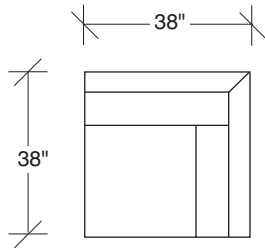

1511-105
CORNER CHAIR