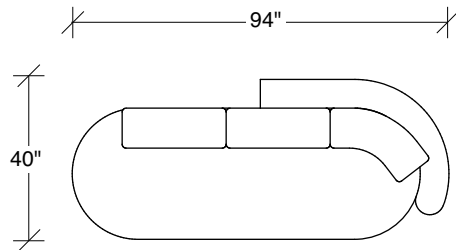

Height to top of back cushions 34 inches approximately. Base available in any TC wood finish on maple. Must specify. Throw pillows optional. Must specify.

1526-210
CURVED CORNER

1526-405
LEFT CHAISE

1526-404
RIGHT CHAISE

1526-214
RIGHT CHAISE

Playing Hooky
1526 - Series

Scale 1/4" = 1'0"
All upholstery sizes are approximate

1526-213
LEFT CHAISE

1526-303
SOFA

1526-225
LEFT CHAISE

1526-226
RIGHT CHAISE

1526-447
LAF ISLAND CHAISE

1526-446
RAF ISLAND CHAISE

Playing Hooky
1526 - Series

Scale 1/4" = 1'0"
All upholstery sizes are approximate

142"

149"

122"

79"

125"

130"

185"

94"

73"

142"

58"

**Playing Hooky
1526 - Series**

Scale 1/4" = 1'0"
All upholstery sizes are approximate