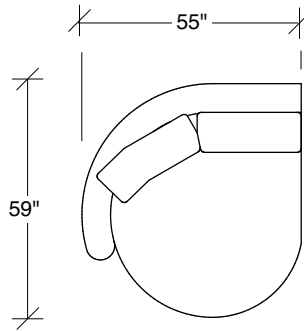

Playing Hooky

No. 1526-201 LAF LOVESEAT

W 60 D 40 H 27 in.
Seat depth 22 in.
Seat height 18 in.
Seat height 27 in.
Arm width 8 in.

No. 1526-404 RAF CHAISE

W 54 D 60 H 27 in.
Seat depth 40 in.
Seat height 18 in.
Seat height 27 in.
Arm width 8 in.

Height to top of back cushions 34 inches approximately. Base available in any TC wood finish on maple. Must specify. Throw pillows optional. Must specify.

1526-210
CURVED CORNER

1526-405
LEFT CHAISE

1526-404
RIGHT CHAISE

1526-214
RIGHT CHAISE

Playing Hooky
1526 - Series

Scale 1/4" = 1'0"
All upholstery sizes are approximate

1526-213
LEFT CHAISE

1526-303
SOFA

1526-225
LEFT CHAISE

1526-226
RIGHT CHAISE

1526-447
LAF ISLAND CHAISE

130"

185"

94"

73"

142"

58"

**Playing Hooky
1526 - Series**

Scale 1/4" = 1'0"
All upholstery sizes are approximate