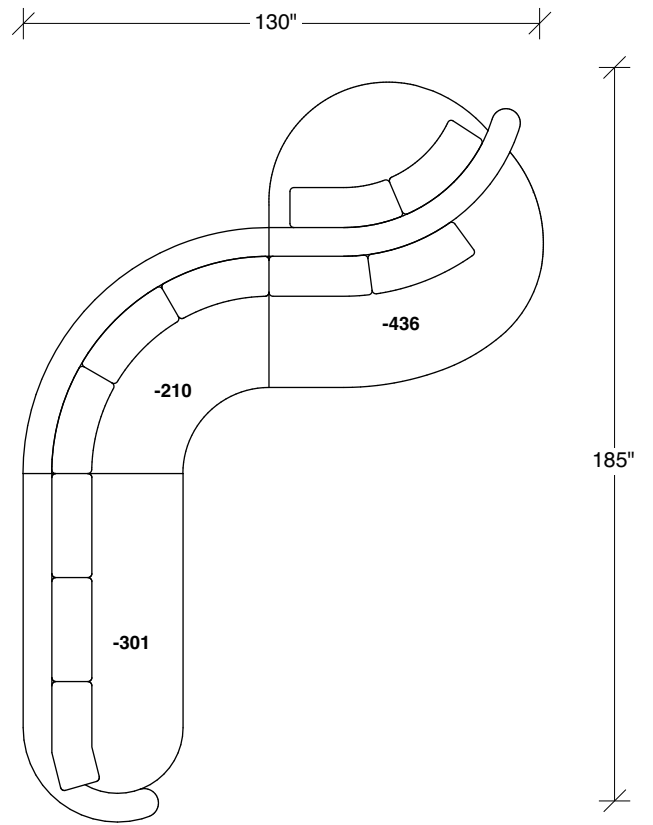

1526-214
RIGHT CHAISE

Playing Hooky
1526 - Series

Scale 1/4" = 1'0"
All upholstery sizes are approximate

1526-213
LEFT CHAISE

1526-303
SOFA

1526-225
LEFT CHAISE

1526-226
RIGHT CHAISE

1526-447
LAF ISLAND CHAISE

1526-446
RAF ISLAND CHAISE

Playing Hooky
1526 - Series

Scale 1/4" = 1'0"
All upholstery sizes are approximate

142"

149"

122"

79"

125"

130"

185"

94"

73"

142"

58"

**Playing Hooky
1526 - Series**

Scale 1/4" = 1'0"
All upholstery sizes are approximate