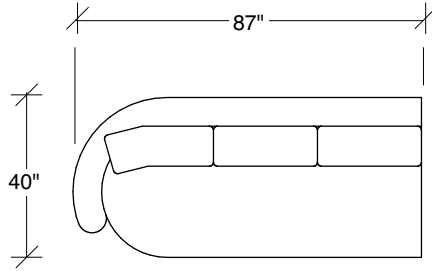

Playing Hooky

No. 1526-201 LAF LOVESEAT

W 60 D 40 H 27 in.
Seat depth 22 in.
Seat height 18 in.
Seat height 27 in.
Arm width 8 in.

No. 1526-404 RAF CHAISE

W 54 D 60 H 27 in.
Seat depth 40 in.
Seat height 18 in.
Seat height 27 in.
Arm width 8 in.

Height to top of back cushions 34 inches approximately. Base available in any TC wood finish on maple. Must specify. Throw pillows optional. Must specify.

1526-210
CURVED CORNER

1526-405
LEFT CHAISE

1526-404
RIGHT CHAISE

1526-214
RIGHT CHAISE

Playing Hooky
1526 - Series

Scale 1/4" = 1'0"
All upholstery sizes are approximate

1526-213
LEFT CHAISE

1526-303
SOFA

1526-225
LEFT CHAISE

1526-226
RIGHT CHAISE

1526-447
LAF ISLAND CHAISE

130"

185"

94"

73"

142"

58"

**Playing Hooky
1526 - Series**

Scale 1/4" = 1'0"
All upholstery sizes are approximate