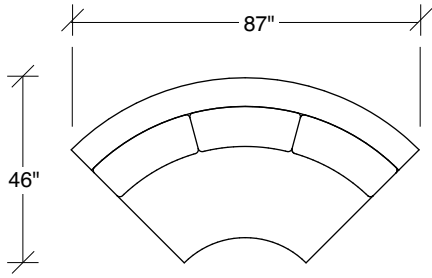

Playing Hooky

No. 1526-201 LAF LOVESEAT

W 60 D 40 H 27 in.
Seat depth 22 in.
Seat height 18 in.
Seat height 27 in.
Arm width 8 in.

No. 1526-404 RAF CHAISE

W 54 D 60 H 27 in.
Seat depth 40 in.
Seat height 18 in.
Seat height 27 in.
Arm width 8 in.

Height to top of back cushions 34 inches approximately. Base available in any TC wood finish on maple. Must specify. Throw pillows optional. Must specify.

1526-210
CURVED CORNER

1526-405
LEFT CHAISE

1526-404
RIGHT CHAISE

1526-214
RIGHT CHAISE

Playing Hooky
1526 - Series

Scale 1/4" = 1'0"
All upholstery sizes are approximate

1526-213
LEFT CHAISE

1526-303
SOFA

1526-225
LEFT CHAISE

1526-226
RIGHT CHAISE

1526-447
LAF ISLAND CHAISE

130"

185"

94"

73"

142"

58"

**Playing Hooky
1526 - Series**

Scale 1/4" = 1'0"
All upholstery sizes are approximate