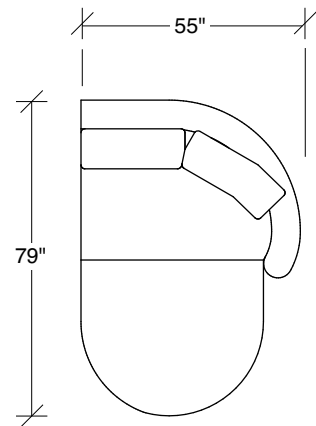

1526-301
LAF SOFA

1526-302
RAF SOFA

1526-201
LAF LOVESEAT

1526-427
LEFT BUMPER CHAISE

1526-426
RIGHT BUMPER CHAISE

1526-202
RAF LOVESEAT

1526-435
LEFT 2-SIDED BUMPER CHAISE

1526-436
RIGHT 2-SIDED BUMPER CHAISE

1526-214
RIGHT CHAISE

Playing Hooky
1526 - Series

Scale 1/4" = 1'0"
All upholstery sizes are approximate

1526-213
LEFT CHAISE

1526-303
SOFA

1526-225
LEFT CHAISE

1526-226
RIGHT CHAISE

1526-447
LAF ISLAND CHAISE

1526-446
RAF ISLAND CHAISE

Playing Hooky
1526 - Series

Scale 1/4" = 1'0"
All upholstery sizes are approximate

142"

149"

122"

79"

125"

130"

185"

94"

73"

142"

58"

**Playing Hooky
1526 - Series**

Scale 1/4" = 1'0"
All upholstery sizes are approximate