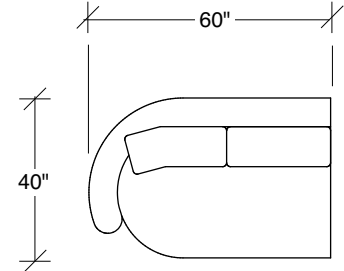

1526-201
LAF LOVESEAT