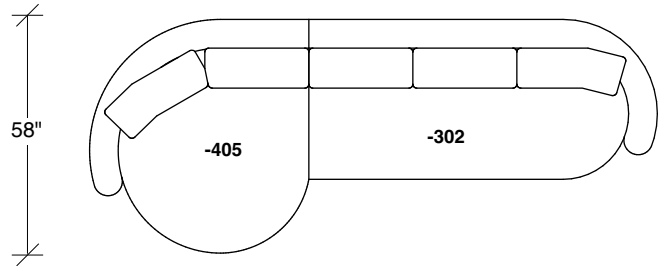

1526-446
RAF ISLAND CHAISE

Playing Hooky
1526 - Series

Scale 1/4" = 1'0"
All upholstery sizes are approximate

142"

149"

122"

79"

125"

130"

185"

94"

73"

142"

58"

**Playing Hooky
1526 - Series**

Scale 1/4" = 1'0"
All upholstery sizes are approximate