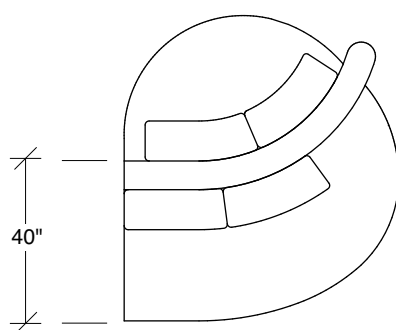

1526-301
LAF SOFA

1526-302
RAF SOFA

1526-201
LAF LOVESEAT

1526-427
LEFT BUMPER CHAISE

1526-426
RIGHT BUMPER CHAISE

1526-202
RAF LOVESEAT

1526-435
LEFT 2-SIDED BUMPER CHAISE

1526-436
RIGHT 2-SIDED BUMPER CHAISE

1526-214
RIGHT CHAISE

Playing Hooky
1526 - Series

Scale 1/4" = 1'0"
All upholstery sizes are approximate

1526-213
LEFT CHAISE

1526-303
SOFA

1526-225
LEFT CHAISE

1526-226
RIGHT CHAISE

1526-447
LAF ISLAND CHAISE

1526-446
RAF ISLAND CHAISE

Playing Hooky
1526 - Series

Scale 1/4" = 1'0"
All upholstery sizes are approximate

142"

149"

122"

79"

125"

130"

185"

94"

73"

142"

58"

**Playing Hooky
1526 - Series**

Scale 1/4" = 1'0"
All upholstery sizes are approximate