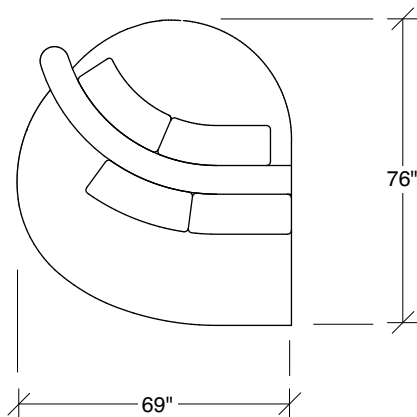

1526-301
LAF SOFA

1526-302
RAF SOFA

1526-201
LAF LOVESEAT

1526-427
LEFT BUMPER CHAISE

1526-426
RIGHT BUMPER CHAISE

1526-202
RAF LOVESEAT

1526-435
LEFT 2-SIDED BUMPER CHAISE

1526-436
RIGHT 2-SIDED BUMPER CHAISE

1526-214
RIGHT CHAISE

Playing Hooky
1526 - Series

Scale 1/4" = 1'0"
All upholstery sizes are approximate

1526-213
LEFT CHAISE

1526-303
SOFA

1526-225
LEFT CHAISE

1526-226
RIGHT CHAISE

1526-447
LAF ISLAND CHAISE

1526-446
RAF ISLAND CHAISE

Playing Hooky
1526 - Series

Scale 1/4" = 1'0"
All upholstery sizes are approximate

142"

149"

122"

79"

125"

130"

185"

94"

73"

142"

58"

**Playing Hooky
1526 - Series**

Scale 1/4" = 1'0"
All upholstery sizes are approximate