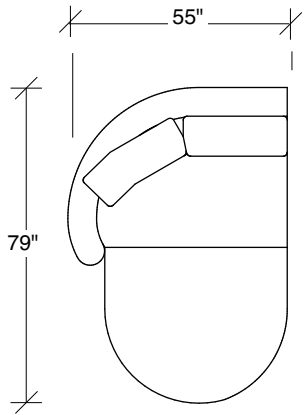

1526-301
LAF SOFA

1526-302
RAF SOFA

1526-201
LAF LOVESEAT

1526-427
LEFT BUMPER CHAISE

1526-426
RIGHT BUMPER CHAISE

1526-202
RAF LOVESEAT

1526-435
LEFT 2-SIDED BUMPER CHAISE

1526-436
RIGHT 2-SIDED BUMPER CHAISE

1526-214
RIGHT CHAISE

Playing Hooky
1526 - Series

Scale 1/4" = 1'0"
All upholstery sizes are approximate

1526-213
LEFT CHAISE

1526-303
SOFA

1526-225
LEFT CHAISE

1526-226
RIGHT CHAISE

1526-447
LAF ISLAND CHAISE

1526-446
RAF ISLAND CHAISE

Playing Hooky
1526 - Series

Scale 1/4" = 1'0"
All upholstery sizes are approximate

142"

149"

122"

79"

125"

130"

185"

94"

73"

142"

58"

**Playing Hooky
1526 - Series**

Scale 1/4" = 1'0"
All upholstery sizes are approximate