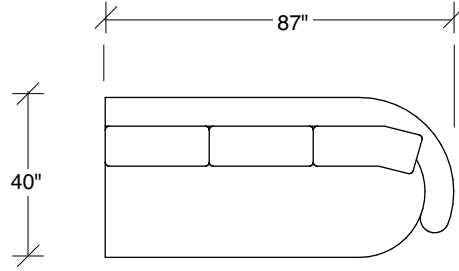

1526-302
RAF SOFA