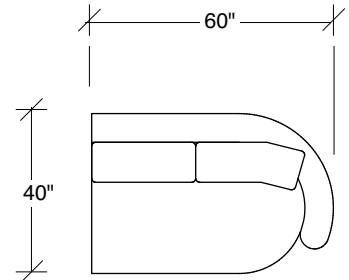

1526-202
RAF LOVESEAT