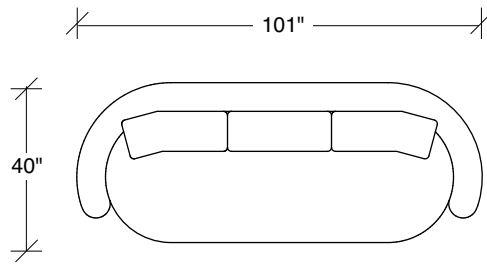

Height to top of back cushions 34 inches approximately. Base available in any TC wood finish on maple. Must specify. Throw pillows optional. Must specify.

1526-210
CURVED CORNER

1526-405
LEFT CHAISE

1526-404
RIGHT CHAISE

1526-301
LAF SOFA

1526-302
RAF SOFA

1526-201
LAF LOVESEAT

1526-427
LEFT BUMPER CHAISE

1526-426
RIGHT BUMPER CHAISE

1526-202
RAF LOVESEAT

1526-435
LEFT 2-SIDED BUMPER CHAISE

1526-436
RIGHT 2-SIDED BUMPER CHAISE

1526-214
RIGHT CHAISE

Playing Hooky
1526 - Series

Scale 1/4" = 1'0"
All upholstery sizes are approximate

1526-213
LEFT CHAISE

1526-303
SOFA

1526-225
LEFT CHAISE

1526-226
RIGHT CHAISE

1526-447
LAF ISLAND CHAISE

130"

185"

94"

73"

142"

58"

**Playing Hooky
1526 - Series**

Scale 1/4" = 1'0"
All upholstery sizes are approximate