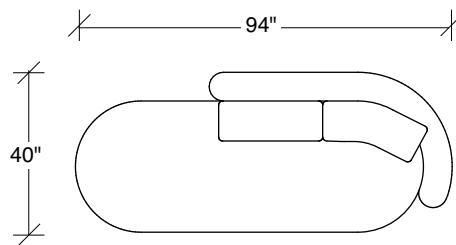

1526-214
RIGHT CHAISE

Playing Hooky
1526 - Series

Scale 1/4" = 1'0"
All upholstery sizes are approximate

1526-213
LEFT CHAISE

1526-303
SOFA

1526-225
LEFT CHAISE

1526-226
RIGHT CHAISE

1526-447
LAF ISLAND CHAISE

1526-446
RAF ISLAND CHAISE

Playing Hooky
1526 - Series

Scale 1/4" = 1'0"
All upholstery sizes are approximate

142"

149"

122"

79"

125"

130"

185"

94"

73"

142"

58"

**Playing Hooky
1526 - Series**

Scale 1/4" = 1'0"
All upholstery sizes are approximate