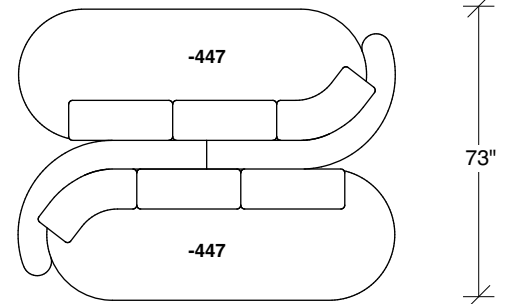

1526-214
RIGHT CHAISE

Playing Hooky
1526 - Series

Scale 1/4" = 1'0"
All upholstery sizes are approximate

1526-213
LEFT CHAISE

1526-303
SOFA

1526-225
LEFT CHAISE

1526-226
RIGHT CHAISE

1526-447
LAF ISLAND CHAISE

1526-446
RAF ISLAND CHAISE

Playing Hooky
1526 - Series

Scale 1/4" = 1'0"
All upholstery sizes are approximate

142"

149"

122"

79"

125"

130"

185"

94"

73"

142"

58"

**Playing Hooky
1526 - Series**

Scale 1/4" = 1'0"
All upholstery sizes are approximate