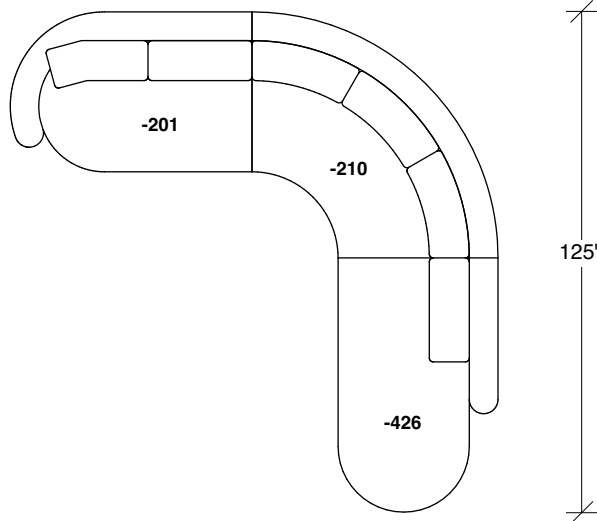

1526-214
RIGHT CHAISE

Playing Hooky
1526 - Series

Scale 1/4" = 1'0"
All upholstery sizes are approximate

1526-213
LEFT CHAISE

1526-303
SOFA

1526-225
LEFT CHAISE

1526-226
RIGHT CHAISE

1526-447
LAF ISLAND CHAISE

1526-446
RAF ISLAND CHAISE

Playing Hooky
1526 - Series

Scale 1/4" = 1'0"
All upholstery sizes are approximate

142"

149"

122"

79"

125"

130"

185"

94"

73"

142"

58"

**Playing Hooky
1526 - Series**

Scale 1/4" = 1'0"
All upholstery sizes are approximate