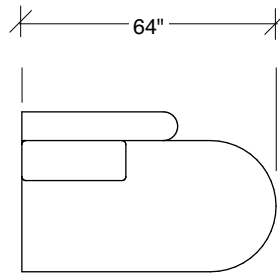

1526-426
RIGHT BUMPER CHAISE