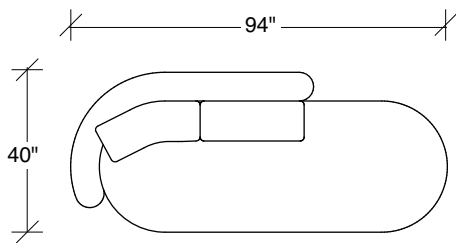

1526-214
RIGHT CHAISE

Playing Hooky
1526 - Series

Scale 1/4" = 1'0"
All upholstery sizes are approximate

1526-213
LEFT CHAISE

1526-303
SOFA

1526-225
LEFT CHAISE

1526-226
RIGHT CHAISE

1526-447
LAF ISLAND CHAISE

1526-446
RAF ISLAND CHAISE

Playing Hooky
1526 - Series

Scale 1/4" = 1'0"
All upholstery sizes are approximate

142"

149"

122"

79"

125"

130"

185"

94"

73"

142"

58"

**Playing Hooky
1526 - Series**

Scale 1/4" = 1'0"
All upholstery sizes are approximate