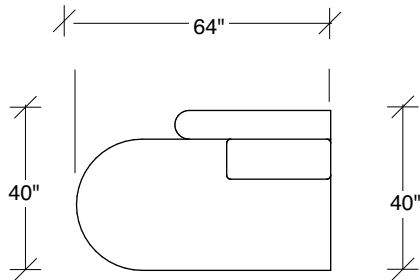

1526-427
LEFT BUMPER CHAISE