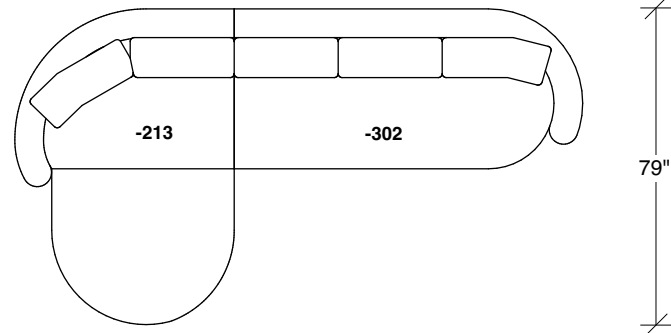

1526-214
RIGHT CHAISE

Playing Hooky
1526 - Series

Scale 1/4" = 1'0"
All upholstery sizes are approximate

1526-213
LEFT CHAISE

1526-303
SOFA

1526-225
LEFT CHAISE

1526-226
RIGHT CHAISE

1526-447
LAF ISLAND CHAISE

1526-446
RAF ISLAND CHAISE

Playing Hooky
1526 - Series

Scale 1/4" = 1'0"
All upholstery sizes are approximate

142"

149"

122"

79"

125"

130"

185"

94"

73"

142"

58"

**Playing Hooky
1526 - Series**

Scale 1/4" = 1'0"
All upholstery sizes are approximate