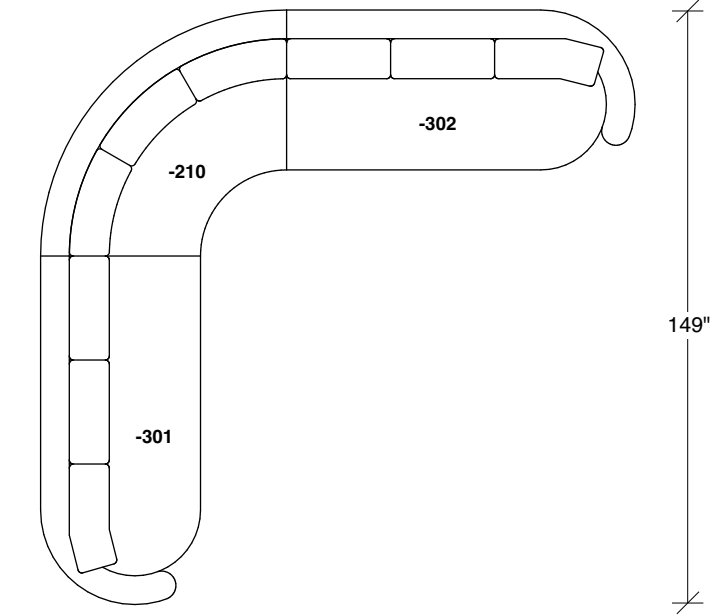

1526-214
RIGHT CHAISE

Playing Hooky
1526 - Series

Scale 1/4" = 1'0"
All upholstery sizes are approximate

1526-213
LEFT CHAISE

1526-303
SOFA

1526-225
LEFT CHAISE

1526-226
RIGHT CHAISE

1526-447
LAF ISLAND CHAISE

1526-446
RAF ISLAND CHAISE

Playing Hooky
1526 - Series

Scale 1/4" = 1'0"
All upholstery sizes are approximate

142"

149"

122"

79"

125"

130"

185"

94"

73"

142"

58"

**Playing Hooky
1526 - Series**

Scale 1/4" = 1'0"
All upholstery sizes are approximate