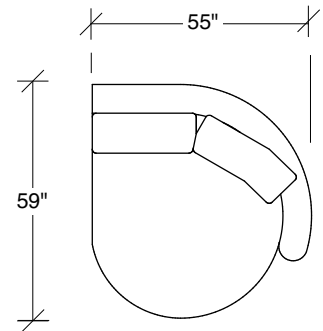

Playing Hooky

No. 1526-201 LAF LOVESEAT

W 60 D 40 H 27 in.
Seat depth 22 in.
Seat height 18 in.
Seat height 27 in.
Arm width 8 in.

No. 1526-404 RAF CHAISE

W 54 D 60 H 27 in.
Seat depth 40 in.
Seat height 18 in.
Seat height 27 in.
Arm width 8 in.

Height to top of back cushions 34 inches approximately. Base available in any TC wood finish on maple. Must specify. Throw pillows optional. Must specify.

1526-210
CURVED CORNER

1526-405
LEFT CHAISE

1526-404
RIGHT CHAISE

1526-214
RIGHT CHAISE

Playing Hooky
1526 - Series

Scale 1/4" = 1'0"
All upholstery sizes are approximate

1526-213
LEFT CHAISE

1526-303
SOFA

1526-225
LEFT CHAISE

1526-226
RIGHT CHAISE

1526-447
LAF ISLAND CHAISE

130"

185"

94"

73"

142"

58"

**Playing Hooky
1526 - Series**

Scale 1/4" = 1'0"
All upholstery sizes are approximate