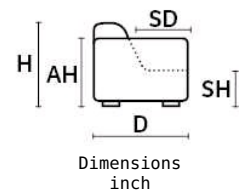

ARCADIA

D 43" | MD 62" | H 32" | AH 22" | SH 17" | SD 22" | MSD 37" | MH 40"

TECHNICAL DESCRIPTION

THICK STITCH: Available as option
 STRUCTURE: Hardwood frame for extra strength
 SPRING SYSTEM: Reinforced Elastic webbing
 SEAT/BACK CUSHIONS: Ecologic polyurethane foam covered with a layer of dacron wadding
 REMOVABILITY: Not possible
 MECHANISMS: Each seat has two separate motors, one for the headrest and one for the footrest