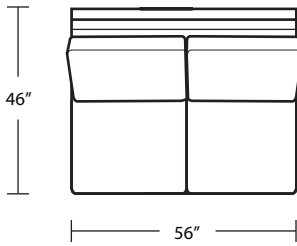

RAF 1 Arm Studio Sofa

RAF 1 Arm Chaise

RAF 1 Arm Island

LAF 1 Arm Loveseat

Chaise

RAF 1 Arm Loveseat

*Armless Sofa*

*LAF Sofa with Return*

*Armless Studio Sofa*

*RAF Sofa with Return*

*Armless Loveseat*

*Square Corner*

*Armless Chair*

*Arm Tray 5x15.75x16*

*LSF Armless Loveseat with Return*

*Corner Chaise*