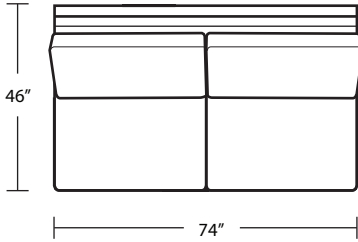

RAF 1 Arm Studio Sofa

RAF 1 Arm Chaise

RAF 1 Arm Island

LAF 1 Arm Loveseat

Chaise

RAF 1 Arm Loveseat

*Armless Sofa*

*LAF Sofa with Return*

*Armless Studio Sofa*

*RAF Sofa with Return*

*Armless Loveseat*

*Square Corner*

*Armless Chair*

*Arm Tray 5x15.75x16*

*LSF Armless Loveseat with Return*

*Corner Chaise*