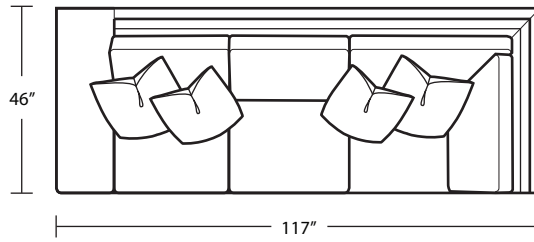

RAF 1 Arm Studio Sofa

RAF 1 Arm Chaise

RAF 1 Arm Island

LAF 1 Arm Loveseat

Chaise

RAF 1 Arm Loveseat

*Armless Sofa*

*LAF Sofa with Return*

*Armless Studio Sofa*

*RAF Sofa with Return*

*Armless Loveseat*

*Square Corner*

*Armless Chair*

*Arm Tray 5x15.75x16*

*LSF Armless Loveseat with Return*

*Corner Chaise*