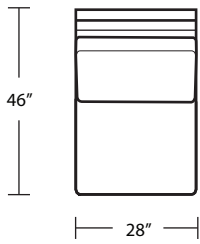

*Armless Studio Sofa*

*RAF Sofa with Return*

*Armless Loveseat*

*Square Corner*

*Armless Chair*

*Arm Tray 5x15.75x16*

*LSF Armless Loveseat with Return*

*Corner Chaise*