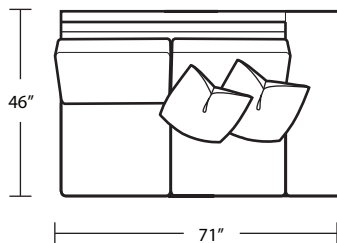

RAF 1 Arm Studio Sofa

RAF 1 Arm Chaise

RAF 1 Arm Island

LAF 1 Arm Loveseat

Chaise

RAF 1 Arm Loveseat

*Armless Sofa*

*LAF Sofa with Return*

*Armless Studio Sofa*

*RAF Sofa with Return*

*Armless Loveseat*

*Square Corner*

*Armless Chair*

*Arm Tray 5x15.75x16*

*LSF Armless Loveseat with Return*

*Corner Chaise*