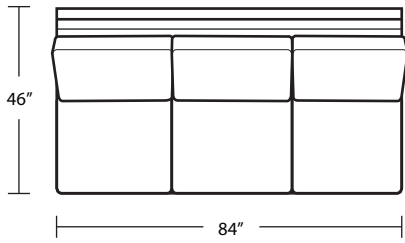

RAF 1 Arm Studio Sofa

RAF 1 Arm Chaise

RAF 1 Arm Island

LAF 1 Arm Loveseat

Chaise

RAF 1 Arm Loveseat

*Armless Sofa*

*LAF Sofa with Return*

*Armless Studio Sofa*

*RAF Sofa with Return*

*Armless Loveseat*

*Square Corner*

*Armless Chair*

*Arm Tray 5x15.75x16*

*LSF Armless Loveseat with Return*

*Corner Chaise*