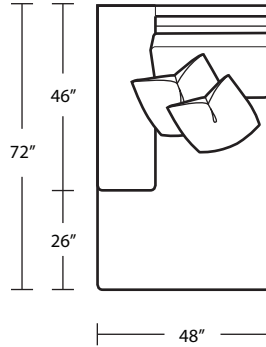

LAF 1 Arm Chair

LAF 1 Arm Peninsula

RAF 1 Arm Sofa

RAF 1 Arm Chair

RAF 1 Arm Peninsula

LAF 1 Arm Studio Sofa

LAF 1 Arm Chaise

LAF 1 Arm Island

*Armless Studio Sofa*

*RAF Sofa with Return*

*Armless Loveseat*

*Square Corner*

*Armless Chair*

*Arm Tray 5x15.75x16*

*LSF Armless Loveseat with Return*

*Corner Chaise*