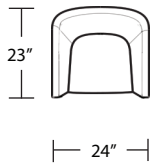

CRYSTAL COVE

Chair

Barstool

Counterstool