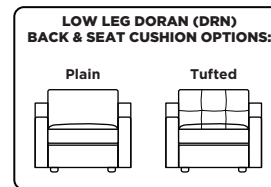

Doran High Leg (DRH):

DRN = LOW LEG
DRH = HIGH LEG

Note: Dotted line indicates seam on leather, Ultrasuede® and up the roll fabrics. Seams are eliminated with railroaded fabrics.

Scale: 1/8 inch = 1 foot
All dimensions are approximate and subject to change.
Specify components from the sitting position.