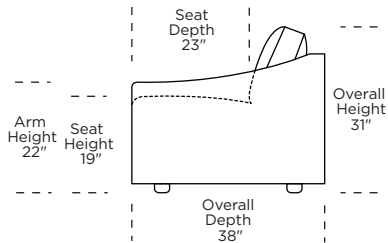

### Doran High Leg (DRH):

**DRN = LOW LEG**  
**DRH = HIGH LEG**

**Note:** Dotted line indicates seam on leather, Ultrasuede® and up the roll fabrics. Seams are eliminated with railroaded fabrics.

Scale: 1/8 inch = 1 foot  
All dimensions are approximate and subject to change.  
Specify components from the sitting position.