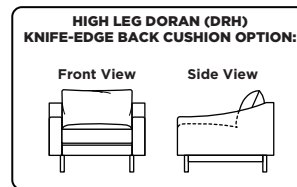

Doran High Leg (DRH):

DRN = LOW LEG
DRH = HIGH LEG

Note: Dotted line indicates seam on leather, Ultrasuede® and up the roll fabrics. Seams are eliminated with railroaded fabrics.

Scale: 1/8 inch = 1 foot
All dimensions are approximate and subject to change.
Specify components from the sitting position.