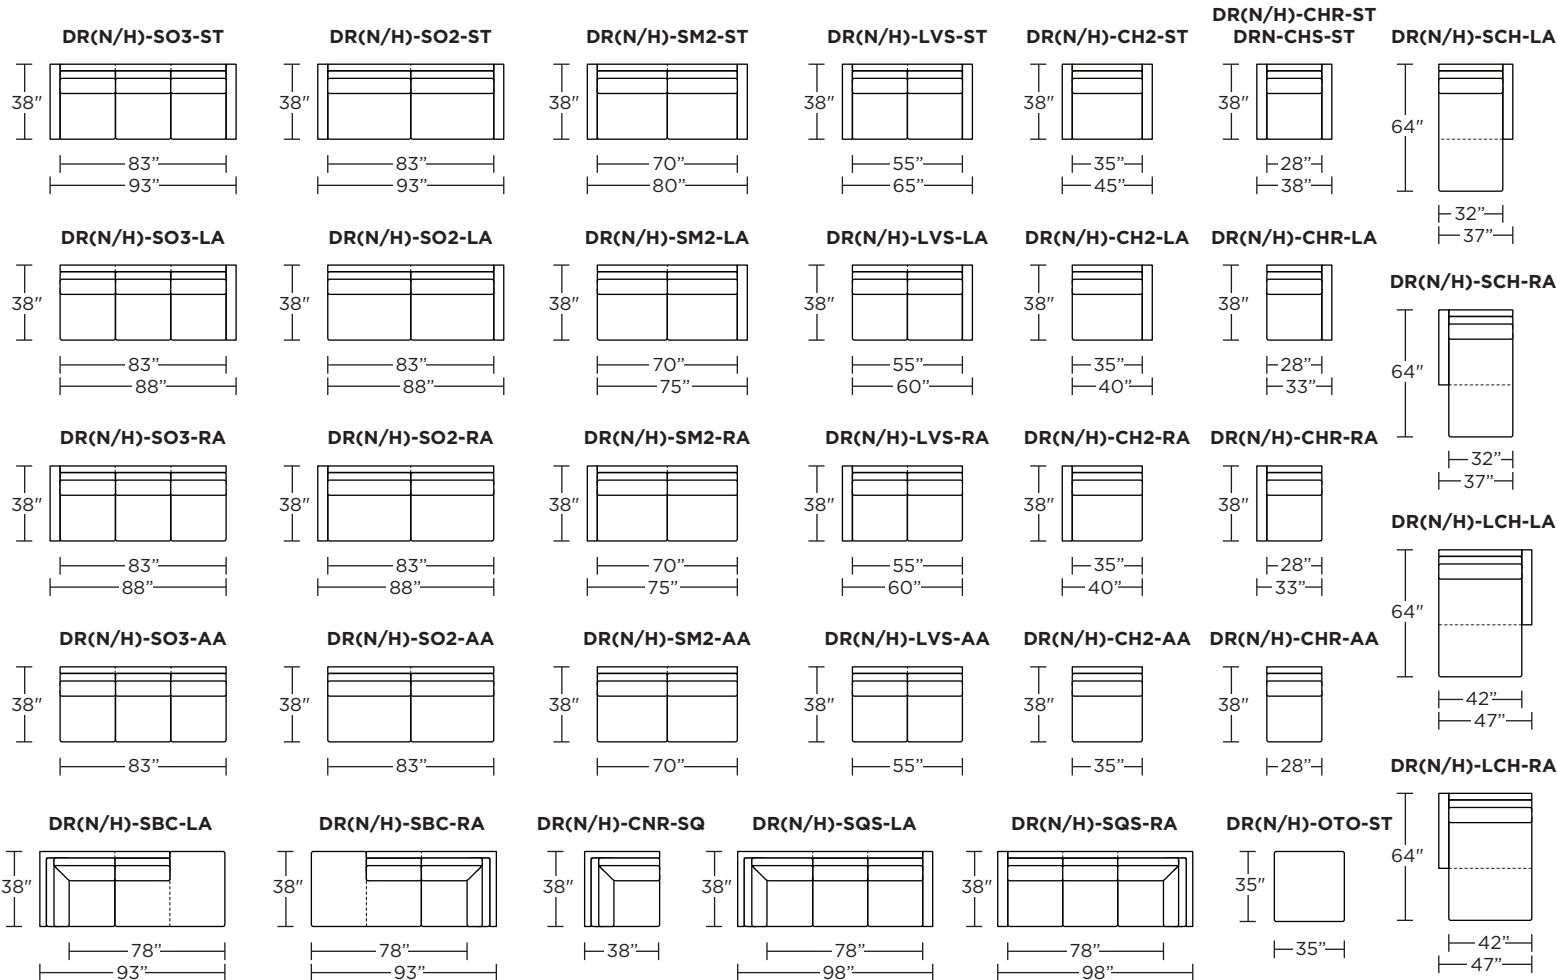

### Doran High Leg (DRH):

**DRN = LOW LEG**  
**DRH = HIGH LEG**

**Note:** Dotted line indicates seam on leather, Ultrasuede® and up the roll fabrics. Seams are eliminated with railroaded fabrics.

Scale: 1/8 inch = 1 foot  
All dimensions are approximate and subject to change.  
Specify components from the sitting position.