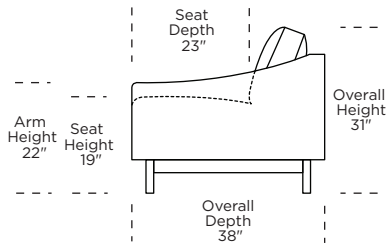

### Doran High Leg (DRH):

**DRN = LOW LEG**  
**DRH = HIGH LEG**

**Note:** Dotted line indicates seam on leather, Ultrasuede® and up the roll fabrics. Seams are eliminated with railroaded fabrics.

Scale: 1/8 inch = 1 foot  
All dimensions are approximate and subject to change.  
Specify components from the sitting position.