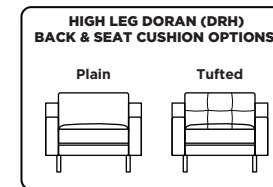

Doran High Leg (DRH):

DRN = LOW LEG
DRH = HIGH LEG

Note: Dotted line indicates seam on leather, Ultrasuede® and up the roll fabrics. Seams are eliminated with railroaded fabrics.

Scale: 1/8 inch = 1 foot
All dimensions are approximate and subject to change.
Specify components from the sitting position.