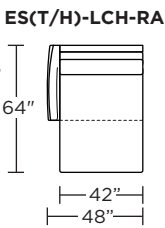

EST = LOW LEG
ESH = HIGH LEG

Note: Dotted line indicates seam on leather, Ultrasuede® and up the roll fabrics. Seams are eliminated with railroaded fabrics.

Scale: 1/8 inch = 1 foot
All dimensions are approximate and subject to change.
Specify components from the sitting position.