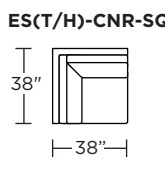

EST = LOW LEG
ESH = HIGH LEG

Note: Dotted line indicates seam on leather, Ultrasuede® and up the roll fabrics. Seams are eliminated with railroaded fabrics.

Scale: 1/8 inch = 1 foot
All dimensions are approximate and subject to change.
Specify components from the sitting position.