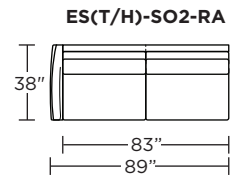

EST = LOW LEG
ESH = HIGH LEG

Note: Dotted line indicates seam on leather, Ultrasuede® and up the roll fabrics. Seams are eliminated with railroaded fabrics.

Scale: 1/8 inch = 1 foot
All dimensions are approximate and subject to change.
Specify components from the sitting position.