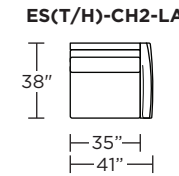

EST = LOW LEG
ESH = HIGH LEG

Note: Dotted line indicates seam on leather, Ultrasuede® and up the roll fabrics. Seams are eliminated with railroaded fabrics.

Scale: 1/8 inch = 1 foot
All dimensions are approximate and subject to change.
Specify components from the sitting position.