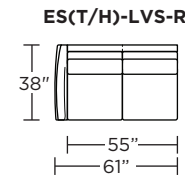

EST = LOW LEG
ESH = HIGH LEG

Note: Dotted line indicates seam on leather, Ultrasuede® and up the roll fabrics. Seams are eliminated with railroaded fabrics.

Scale: 1/8 inch = 1 foot
All dimensions are approximate and subject to change.
Specify components from the sitting position.