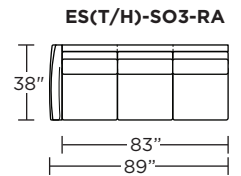

EST = LOW LEG
ESH = HIGH LEG

Note: Dotted line indicates seam on leather, Ultrasuede® and up the roll fabrics. Seams are eliminated with railroaded fabrics.

Scale: 1/8 inch = 1 foot
All dimensions are approximate and subject to change.
Specify components from the sitting position.