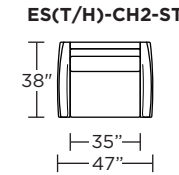

EST = LOW LEG
ESH = HIGH LEG

Note: Dotted line indicates seam on leather, Ultrasuede® and up the roll fabrics. Seams are eliminated with railroaded fabrics.

Scale: 1/8 inch = 1 foot
All dimensions are approximate and subject to change.
Specify components from the sitting position.