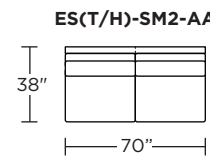

EST = LOW LEG
ESH = HIGH LEG

Note: Dotted line indicates seam on leather, Ultrasuede® and up the roll fabrics. Seams are eliminated with railroaded fabrics.

Scale: 1/8 inch = 1 foot
All dimensions are approximate and subject to change.
Specify components from the sitting position.