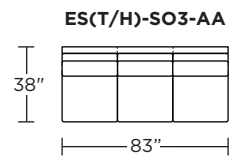

EST = LOW LEG
ESH = HIGH LEG

Note: Dotted line indicates seam on leather, Ultrasuede® and up the roll fabrics. Seams are eliminated with railroaded fabrics.

Scale: 1/8 inch = 1 foot
All dimensions are approximate and subject to change.
Specify components from the sitting position.