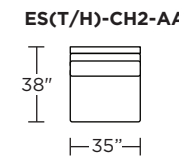

EST = LOW LEG
ESH = HIGH LEG

Note: Dotted line indicates seam on leather, Ultrasuede® and up the roll fabrics. Seams are eliminated with railroaded fabrics.

Scale: 1/8 inch = 1 foot
All dimensions are approximate and subject to change.
Specify components from the sitting position.