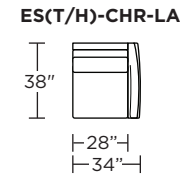

EST = LOW LEG
ESH = HIGH LEG

Note: Dotted line indicates seam on leather, Ultrasuede® and up the roll fabrics. Seams are eliminated with railroaded fabrics.

Scale: 1/8 inch = 1 foot
All dimensions are approximate and subject to change.
Specify components from the sitting position.