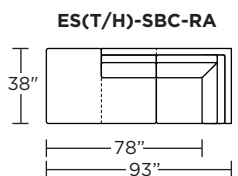

EST = LOW LEG
ESH = HIGH LEG

Note: Dotted line indicates seam on leather, Ultrasuede® and up the roll fabrics. Seams are eliminated with railroaded fabrics.

Scale: 1/8 inch = 1 foot
All dimensions are approximate and subject to change.
Specify components from the sitting position.