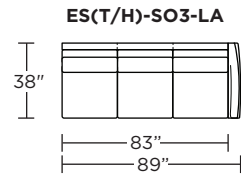

EST = LOW LEG
ESH = HIGH LEG

Note: Dotted line indicates seam on leather, Ultrasuede® and up the roll fabrics. Seams are eliminated with railroaded fabrics.

Scale: 1/8 inch = 1 foot
All dimensions are approximate and subject to change.
Specify components from the sitting position.