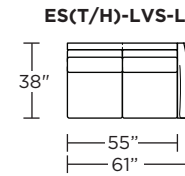

EST = LOW LEG
ESH = HIGH LEG

Note: Dotted line indicates seam on leather, Ultrasuede® and up the roll fabrics. Seams are eliminated with railroaded fabrics.

Scale: 1/8 inch = 1 foot
All dimensions are approximate and subject to change.
Specify components from the sitting position.