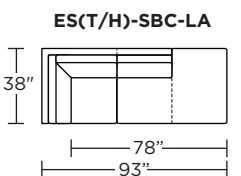

EST = LOW LEG
ESH = HIGH LEG

Note: Dotted line indicates seam on leather, Ultrasuede® and up the roll fabrics. Seams are eliminated with railroaded fabrics.

Scale: 1/8 inch = 1 foot
All dimensions are approximate and subject to change.
Specify components from the sitting position.