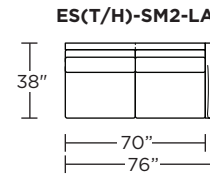

EST = LOW LEG
ESH = HIGH LEG

Note: Dotted line indicates seam on leather, Ultrasuede® and up the roll fabrics. Seams are eliminated with railroaded fabrics.

Scale: 1/8 inch = 1 foot
All dimensions are approximate and subject to change.
Specify components from the sitting position.