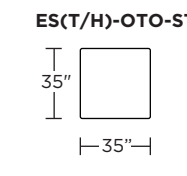

EST = LOW LEG
ESH = HIGH LEG

Note: Dotted line indicates seam on leather, Ultrasuede® and up the roll fabrics. Seams are eliminated with railroaded fabrics.

Scale: 1/8 inch = 1 foot
All dimensions are approximate and subject to change.
Specify components from the sitting position.