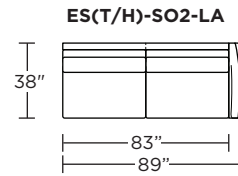

EST = LOW LEG
ESH = HIGH LEG

Note: Dotted line indicates seam on leather, Ultrasuede® and up the roll fabrics. Seams are eliminated with railroaded fabrics.

Scale: 1/8 inch = 1 foot
All dimensions are approximate and subject to change.
Specify components from the sitting position.