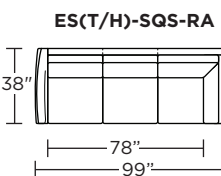

EST = LOW LEG
ESH = HIGH LEG

Note: Dotted line indicates seam on leather, Ultrasuede® and up the roll fabrics. Seams are eliminated with railroaded fabrics.

Scale: 1/8 inch = 1 foot
All dimensions are approximate and subject to change.
Specify components from the sitting position.