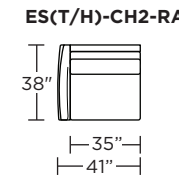

EST = LOW LEG
ESH = HIGH LEG

Note: Dotted line indicates seam on leather, Ultrasuede® and up the roll fabrics. Seams are eliminated with railroaded fabrics.

Scale: 1/8 inch = 1 foot
All dimensions are approximate and subject to change.
Specify components from the sitting position.