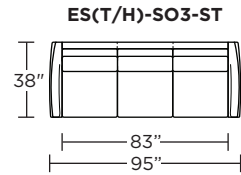

EST = LOW LEG
ESH = HIGH LEG

Note: Dotted line indicates seam on leather, Ultrasuede® and up the roll fabrics. Seams are eliminated with railroaded fabrics.

Scale: 1/8 inch = 1 foot
All dimensions are approximate and subject to change.
Specify components from the sitting position.