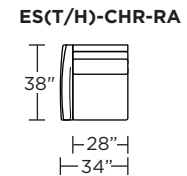

EST = LOW LEG
ESH = HIGH LEG

Note: Dotted line indicates seam on leather, Ultrasuede® and up the roll fabrics. Seams are eliminated with railroaded fabrics.

Scale: 1/8 inch = 1 foot
All dimensions are approximate and subject to change.
Specify components from the sitting position.