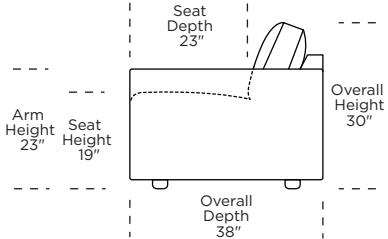

AMERICAN LEATHER® SOFAS & SECTIONALS COLLECTION

Standard Features:

- Advanced unidirectional suspension system
- Premium high-density, high-resiliency foam seat cushions
- Loose back and seat cushions
- Single-needle top-stitch
- Lifetime warranty on frame and suspension
- Quick-ship delivery

Options:

- Loose knife-edge back cushions
- High leg Estero available with wood leg in Acorn, Espresso or Walnut finish
- High leg Estero available with metal leg in Brushed Stainless finish
- Back and seat cushion decorative detail options: Plain or Tufted (tufted detail not available with knife-edge back cushion option)
- Premium high-density, high-resiliency foam seat cushions with memory foam inserts encased in down

Please use actual leather, fabric, Crypton®, Sunbrella® and Ultrasuede® swatches when specifying furniture as the colors shown may vary due to the printing process.

Estero Low Leg (EST):