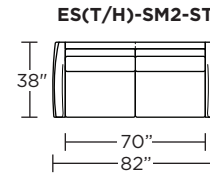

EST = LOW LEG
ESH = HIGH LEG

Note: Dotted line indicates seam on leather, Ultrasuede® and up the roll fabrics. Seams are eliminated with railroaded fabrics.

Scale: 1/8 inch = 1 foot
All dimensions are approximate and subject to change.
Specify components from the sitting position.