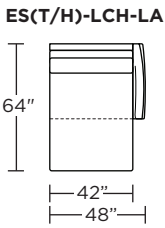

EST = LOW LEG
ESH = HIGH LEG

Note: Dotted line indicates seam on leather, Ultrasuede® and up the roll fabrics. Seams are eliminated with railroaded fabrics.

Scale: 1/8 inch = 1 foot
All dimensions are approximate and subject to change.
Specify components from the sitting position.