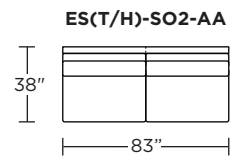

EST = LOW LEG
ESH = HIGH LEG

Note: Dotted line indicates seam on leather, Ultrasuede® and up the roll fabrics. Seams are eliminated with railroaded fabrics.

Scale: 1/8 inch = 1 foot
All dimensions are approximate and subject to change.
Specify components from the sitting position.