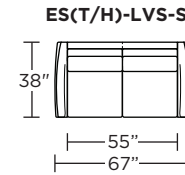

EST = LOW LEG
ESH = HIGH LEG

Note: Dotted line indicates seam on leather, Ultrasuede® and up the roll fabrics. Seams are eliminated with railroaded fabrics.

Scale: 1/8 inch = 1 foot
All dimensions are approximate and subject to change.
Specify components from the sitting position.