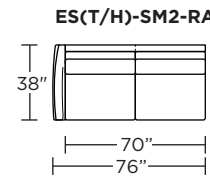

EST = LOW LEG
ESH = HIGH LEG

Note: Dotted line indicates seam on leather, Ultrasuede® and up the roll fabrics. Seams are eliminated with railroaded fabrics.

Scale: 1/8 inch = 1 foot
All dimensions are approximate and subject to change.
Specify components from the sitting position.