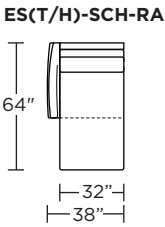

EST = LOW LEG
ESH = HIGH LEG

Note: Dotted line indicates seam on leather, Ultrasuede® and up the roll fabrics. Seams are eliminated with railroaded fabrics.

Scale: 1/8 inch = 1 foot
All dimensions are approximate and subject to change.
Specify components from the sitting position.