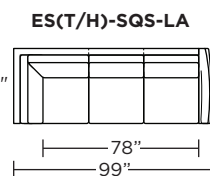

EST = LOW LEG
ESH = HIGH LEG

Note: Dotted line indicates seam on leather, Ultrasuede® and up the roll fabrics. Seams are eliminated with railroaded fabrics.

Scale: 1/8 inch = 1 foot
All dimensions are approximate and subject to change.
Specify components from the sitting position.