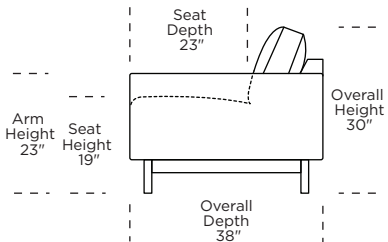

EST = LOW LEG
ESH = HIGH LEG

Note: Dotted line indicates seam on leather, Ultrasuede® and up the roll fabrics. Seams are eliminated with railroaded fabrics.

Scale: 1/8 inch = 1 foot
All dimensions are approximate and subject to change.
Specify components from the sitting position.