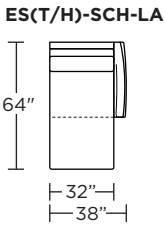

EST = LOW LEG
ESH = HIGH LEG

Note: Dotted line indicates seam on leather, Ultrasuede® and up the roll fabrics. Seams are eliminated with railroaded fabrics.

Scale: 1/8 inch = 1 foot
All dimensions are approximate and subject to change.
Specify components from the sitting position.