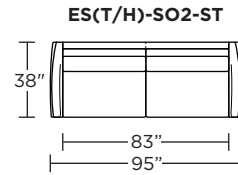

EST = LOW LEG
ESH = HIGH LEG

Note: Dotted line indicates seam on leather, Ultrasuede® and up the roll fabrics. Seams are eliminated with railroaded fabrics.

Scale: 1/8 inch = 1 foot
All dimensions are approximate and subject to change.
Specify components from the sitting position.