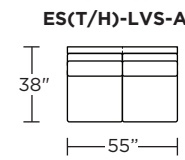

EST = LOW LEG
ESH = HIGH LEG

Note: Dotted line indicates seam on leather, Ultrasuede® and up the roll fabrics. Seams are eliminated with railroaded fabrics.

Scale: 1/8 inch = 1 foot
All dimensions are approximate and subject to change.
Specify components from the sitting position.