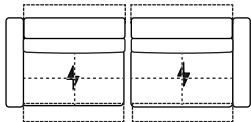

MINI SEAT (version of the group have the same seat width)

W 74"
V 125 + V 126 LOVESEAT MINI RCL ELECTRIC
HEAD-FOOT