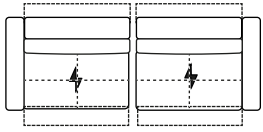

REV. 002 DEL 28/10/2020 | Pag. 2 of 2

D 44" MD 67" H 33" AH 24" SH 19" SD 23" MH 41"

MAXI SEAT (version of the group have the same seat width)

W 86"
V106 + V108 SOFA MAXI RCL ELECTRIC
HEAD-FOOT

W 43"
V106 LHF ARMCHAIR MAXI RECLINER
HEAD AND FOOT
V121 LFH ARMCHAIR MAXI ONLY
ELECTRIC HEADREST