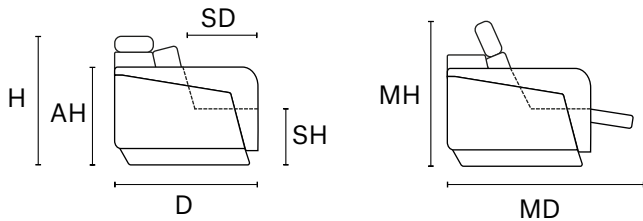

D 44" MD 67" H 33" AH 24" SH 19" SD 23" MH 41"

MAXI SEAT (version of the group have the same seat width)

MINI SEAT (version of the group have the same seat width)

JOLLY (can be combined with all the version group)