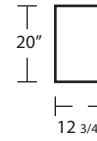

Island Tray 5x12.75x20