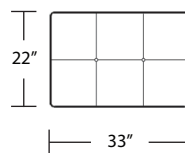

KODA (Wood Base)

Ottoman

TOP VIEW SCALE: 1/4" = 1 FOOT
SEAT DEPTH MAY VARY DEPENDING ON BACK PILLOW PLACEMENT
ALL DIMENSIONS ARE APPROXIMATE AND SUBJECT TO CHANGE
REVISED 05/07/2019