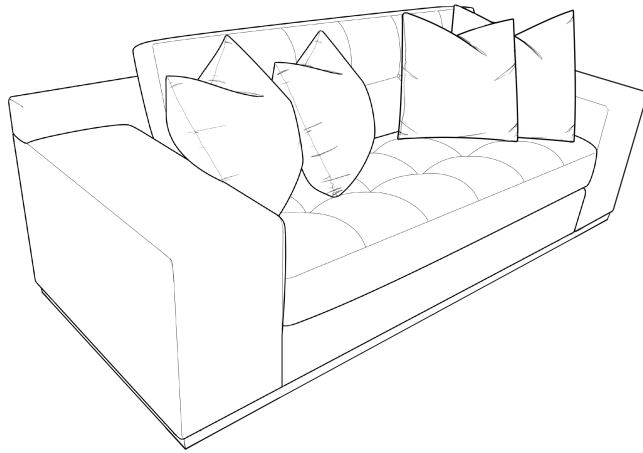

KODA (Wood Base)

Sofa

Chair

LAF 1 Arm Studio Sofa

Studio Sofa

Ottoman

RAF 1 Arm Studio Sofa

Loveseat

LAF 1 Arm Sofa

LAF 1 Arm Chair 1/2

RAF 1 Arm Sofa

RAF 1 Arm Chair 1/2

TOP VIEW SCALE: 1/4" = 1 FOOT
SEAT DEPTH MAY VARY DEPENDING ON BACK PILLOW PLACEMENT
ALL DIMENSIONS ARE APPROXIMATE AND SUBJECT TO CHANGE
REVISED 05/07/2019

LAF 1 Arm Chaise

Armless Sofa

Corner Chaise

RAF 1 Arm Chaise

Armless Studio Sofa

LAF Island (back differs from arm width)

Armless Chair

RAF Island (back differs from arm width)

LAF 1 Arm Double Chaise

Armless Loveseat

RAF 1 Arm Double Chaise

Square Corner

Two Faced Sofa

22" x 44" Bench

Arm Tray 5x15.75x16

22 x 55 Bench