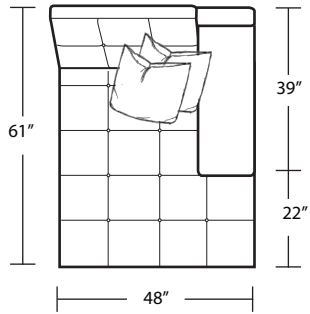

LAF 1 Arm Sofa

LAF 1 Arm Chair 1/2

RAF 1 Arm Sofa

RAF 1 Arm Chair 1/2

TOP VIEW SCALE: 1/4" = 1 FOOT
SEAT DEPTH MAY VARY DEPENDING ON BACK PILLOW PLACEMENT
ALL DIMENSIONS ARE APPROXIMATE AND SUBJECT TO CHANGE
REVISED 05/07/2019

LAF 1 Arm Chaise

Armless Sofa

Corner Chaise

RAF 1 Arm Chaise

Armless Studio Sofa

LAF Island (back differs from arm width)

Armless Chair

RAF Island (back differs from arm width)

LAF 1 Arm Double Chaise

Armless Loveseat

RAF 1 Arm Double Chaise

Square Corner

Two Faced Sofa

22" x 44" Bench

Arm Tray 5x15.75x16

22 x 55 Bench

Island Tray 5x12.75x20

22 x 66 Bench

2 Arm Chaise

22 x 88 Bench