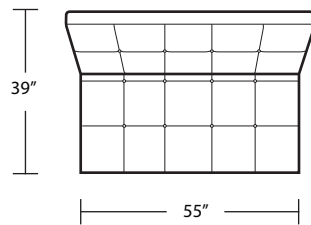

LAF 1 Arm Sofa

LAF 1 Arm Chair 1/2

RAF 1 Arm Sofa

RAF 1 Arm Chair 1/2

TOP VIEW SCALE: 1/4" = 1 FOOT
SEAT DEPTH MAY VARY DEPENDING ON BACK PILLOW PLACEMENT
ALL DIMENSIONS ARE APPROXIMATE AND SUBJECT TO CHANGE
REVISED 05/07/2019

LAF 1 Arm Chaise

Armless Sofa

Corner Chaise

RAF 1 Arm Chaise

Armless Studio Sofa

LAF Island (back differs from arm width)

Armless Chair

RAF Island (back differs from arm width)

LAF 1 Arm Double Chaise

Armless Loveseat

RAF 1 Arm Double Chaise

Square Corner

Two Faced Sofa

22" x 44" Bench

Arm Tray 5x15.75x16

22 x 55 Bench