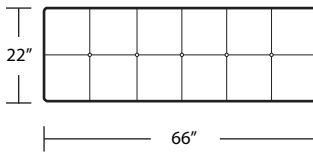

22 x 66 Bench