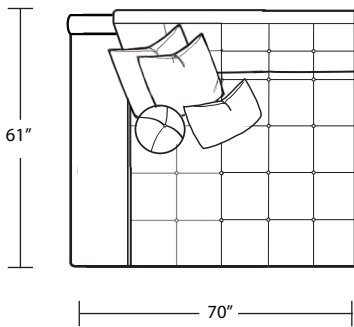

LAF 1 Arm Sofa

LAF 1 Arm Chair 1/2

RAF 1 Arm Sofa

RAF 1 Arm Chair 1/2

TOP VIEW SCALE: 1/4" = 1 FOOT
SEAT DEPTH MAY VARY DEPENDING ON BACK PILLOW PLACEMENT
ALL DIMENSIONS ARE APPROXIMATE AND SUBJECT TO CHANGE
REVISED 05/07/2019

LAF 1 Arm Chaise

Armless Sofa

Corner Chaise

RAF 1 Arm Chaise

Armless Studio Sofa

LAF Island (back differs from arm width)

Armless Chair

RAF Island (back differs from arm width)

LAF 1 Arm Double Chaise

Armless Loveseat

RAF 1 Arm Double Chaise

Square Corner

Two Faced Sofa

22" x 44" Bench

Arm Tray 5x15.75x16

22 x 55 Bench