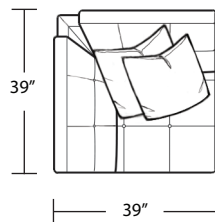

LAF 1 Arm Double Chaise

Armless Loveseat

RAF 1 Arm Double Chaise

Square Corner

Two Faced Sofa

22" x 44" Bench

Arm Tray 5x15.75x16

22 x 55 Bench

Island Tray 5x12.75x20

22 x 66 Bench

2 Arm Chaise

22 x 88 Bench