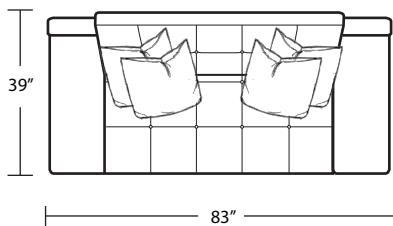

LAF 1 Arm Sofa

LAF 1 Arm Chair 1/2

RAF 1 Arm Sofa

RAF 1 Arm Chair 1/2

TOP VIEW SCALE: 1/4" = 1 FOOT
SEAT DEPTH MAY VARY DEPENDING ON BACK PILLOW PLACEMENT
ALL DIMENSIONS ARE APPROXIMATE AND SUBJECT TO CHANGE
REVISED 05/07/2019