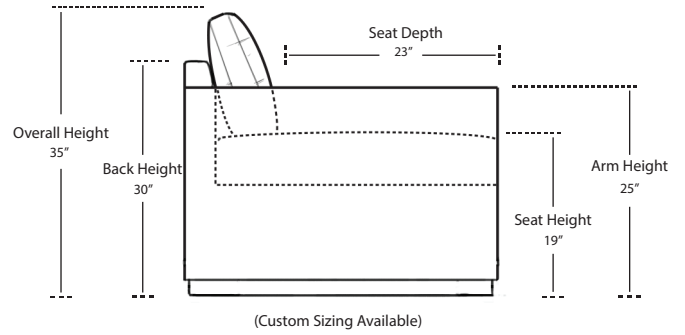

KODA (Wood Base)