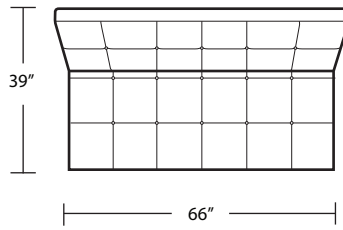

LAF 1 Arm Sofa

LAF 1 Arm Chair 1/2

RAF 1 Arm Sofa

RAF 1 Arm Chair 1/2

TOP VIEW SCALE: 1/4" = 1 FOOT
SEAT DEPTH MAY VARY DEPENDING ON BACK PILLOW PLACEMENT
ALL DIMENSIONS ARE APPROXIMATE AND SUBJECT TO CHANGE
REVISED 05/07/2019

LAF 1 Arm Chaise

Armless Sofa

Corner Chaise

RAF 1 Arm Chaise

Armless Studio Sofa

LAF Island (back differs from arm width)

Armless Chair

RAF Island (back differs from arm width)

LAF 1 Arm Double Chaise

Armless Loveseat

RAF 1 Arm Double Chaise

Square Corner

Two Faced Sofa

22" x 44" Bench

Arm Tray 5x15.75x16

22 x 55 Bench