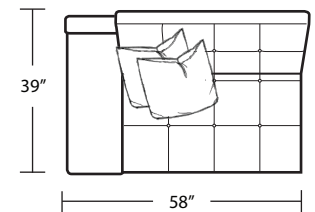

LAF 1 Arm Sofa

LAF 1 Arm Chair 1/2

RAF 1 Arm Sofa

RAF 1 Arm Chair 1/2

TOP VIEW SCALE: 1/4" = 1 FOOT
SEAT DEPTH MAY VARY DEPENDING ON BACK PILLOW PLACEMENT
ALL DIMENSIONS ARE APPROXIMATE AND SUBJECT TO CHANGE
REVISED 05/07/2019