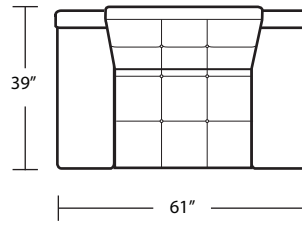

KODA (Wood Base)

Chair

TOP VIEW SCALE: 1/4" = 1 FOOT
SEAT DEPTH MAY VARY DEPENDING ON BACK PILLOW PLACEMENT
ALL DIMENSIONS ARE APPROXIMATE AND SUBJECT TO CHANGE
REVISED 05/07/2019