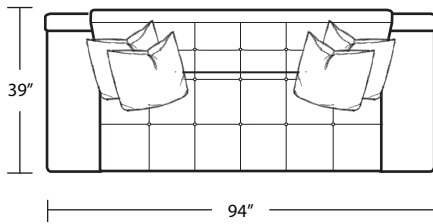

Studio Sofa