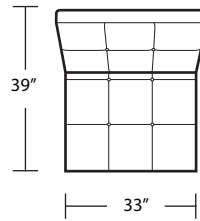

LAF 1 Arm Sofa

LAF 1 Arm Chair 1/2

RAF 1 Arm Sofa

RAF 1 Arm Chair 1/2

TOP VIEW SCALE: 1/4" = 1 FOOT
SEAT DEPTH MAY VARY DEPENDING ON BACK PILLOW PLACEMENT
ALL DIMENSIONS ARE APPROXIMATE AND SUBJECT TO CHANGE
REVISED 05/07/2019

LAF 1 Arm Chaise

Armless Sofa

Corner Chaise

RAF 1 Arm Chaise

Armless Studio Sofa

LAF Island (back differs from arm width)

Armless Chair

RAF Island (back differs from arm width)

LAF 1 Arm Double Chaise

Armless Loveseat

RAF 1 Arm Double Chaise

Square Corner

Two Faced Sofa

22" x 44" Bench

Arm Tray 5x15.75x16

22 x 55 Bench