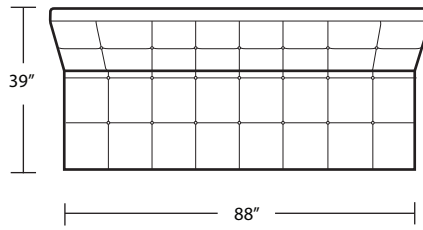

LAF 1 Arm Sofa

LAF 1 Arm Chair 1/2

RAF 1 Arm Sofa

RAF 1 Arm Chair 1/2

TOP VIEW SCALE: 1/4" = 1 FOOT
SEAT DEPTH MAY VARY DEPENDING ON BACK PILLOW PLACEMENT
ALL DIMENSIONS ARE APPROXIMATE AND SUBJECT TO CHANGE
REVISED 05/07/2019

LAF 1 Arm Chaise

Armless Sofa

Corner Chaise

RAF 1 Arm Chaise

Armless Studio Sofa

LAF Island (back differs from arm width)

Armless Chair

RAF Island (back differs from arm width)