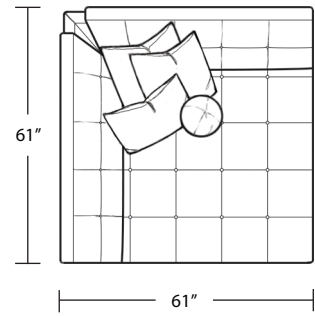

LAF 1 Arm Sofa

LAF 1 Arm Chair 1/2

RAF 1 Arm Sofa

RAF 1 Arm Chair 1/2

TOP VIEW SCALE: 1/4" = 1 FOOT
SEAT DEPTH MAY VARY DEPENDING ON BACK PILLOW PLACEMENT
ALL DIMENSIONS ARE APPROXIMATE AND SUBJECT TO CHANGE
REVISED 05/07/2019

LAF 1 Arm Chaise

Armless Sofa

Corner Chaise

RAF 1 Arm Chaise

Armless Studio Sofa

LAF Island (back differs from arm width)

Armless Chair

RAF Island (back differs from arm width)

LAF 1 Arm Double Chaise

Armless Loveseat

RAF 1 Arm Double Chaise

Square Corner

Two Faced Sofa

22" x 44" Bench

Arm Tray 5x15.75x16

22 x 55 Bench