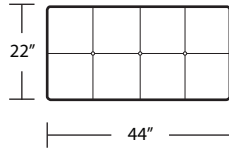

LAF 1 Arm Double Chaise

Armless Loveseat

RAF 1 Arm Double Chaise

Square Corner

Two Faced Sofa

22" x 44" Bench

Arm Tray 5x15.75x16

22 x 55 Bench