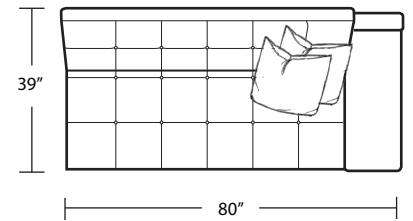

RAF 1 Arm Studio Sofa