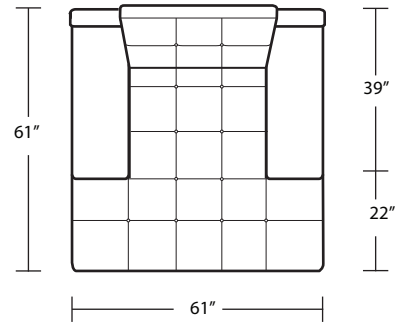

LAF 1 Arm Sofa

LAF 1 Arm Chair 1/2

RAF 1 Arm Sofa

RAF 1 Arm Chair 1/2

TOP VIEW SCALE: 1/4" = 1 FOOT
SEAT DEPTH MAY VARY DEPENDING ON BACK PILLOW PLACEMENT
ALL DIMENSIONS ARE APPROXIMATE AND SUBJECT TO CHANGE
REVISED 05/07/2019

LAF 1 Arm Double Chaise

Armless Loveseat

RAF 1 Arm Double Chaise

Square Corner

Two Faced Sofa

22" x 44" Bench

Arm Tray 5x15.75x16

22 x 55 Bench

Island Tray 5x12.75x20

22 x 66 Bench

2 Arm Chaise

22 x 88 Bench