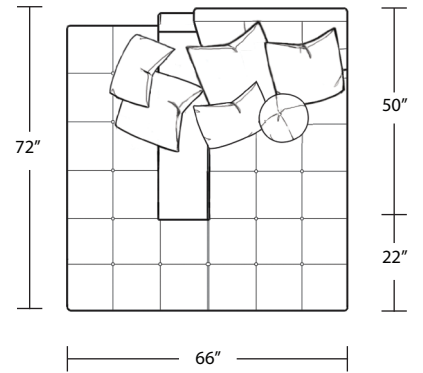

LAF 1 Arm Sofa

LAF 1 Arm Chair 1/2

RAF 1 Arm Sofa

RAF 1 Arm Chair 1/2

TOP VIEW SCALE: 1/4" = 1 FOOT
SEAT DEPTH MAY VARY DEPENDING ON BACK PILLOW PLACEMENT
ALL DIMENSIONS ARE APPROXIMATE AND SUBJECT TO CHANGE
REVISED 05/07/2019

LAF 1 Arm Chaise

Armless Sofa

Corner Chaise

RAF 1 Arm Chaise

Armless Studio Sofa

LAF Island (back differs from arm width)

Armless Chair

RAF Island (back differs from arm width)

LAF 1 Arm Double Chaise

Armless Loveseat

RAF 1 Arm Double Chaise

Square Corner

Two Faced Sofa

22" x 44" Bench

Arm Tray 5x15.75x16

22 x 55 Bench