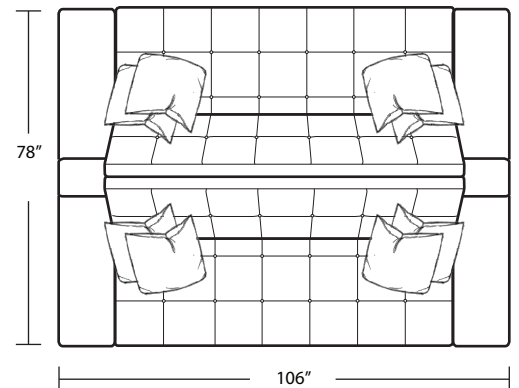

LAF 1 Arm Sofa

LAF 1 Arm Chair 1/2

RAF 1 Arm Sofa

RAF 1 Arm Chair 1/2

TOP VIEW SCALE: 1/4" = 1 FOOT
SEAT DEPTH MAY VARY DEPENDING ON BACK PILLOW PLACEMENT
ALL DIMENSIONS ARE APPROXIMATE AND SUBJECT TO CHANGE
REVISED 05/07/2019

LAF 1 Arm Double Chaise

Armless Loveseat

RAF 1 Arm Double Chaise

Square Corner

Two Faced Sofa

22" x 44" Bench

Arm Tray 5x15.75x16

22 x 55 Bench

Island Tray 5x12.75x20

22 x 66 Bench

2 Arm Chaise

22 x 88 Bench