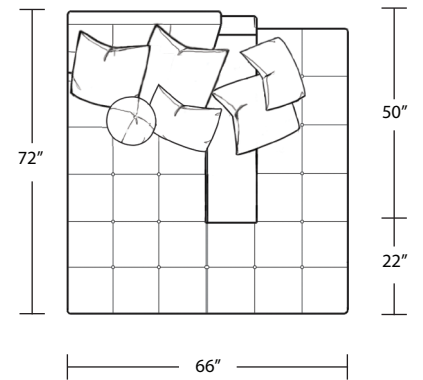

LAF 1 Arm Sofa

LAF 1 Arm Chair 1/2

RAF 1 Arm Sofa

RAF 1 Arm Chair 1/2

TOP VIEW SCALE: 1/4" = 1 FOOT
SEAT DEPTH MAY VARY DEPENDING ON BACK PILLOW PLACEMENT
ALL DIMENSIONS ARE APPROXIMATE AND SUBJECT TO CHANGE
REVISED 05/07/2019

LAF 1 Arm Chaise

Armless Sofa

Corner Chaise

RAF 1 Arm Chaise

Armless Studio Sofa

LAF Island (back differs from arm width)

Armless Chair

RAF Island (back differs from arm width)

LAF 1 Arm Double Chaise

Armless Loveseat

RAF 1 Arm Double Chaise

Square Corner

Two Faced Sofa

22" x 44" Bench

Arm Tray 5x15.75x16

22 x 55 Bench