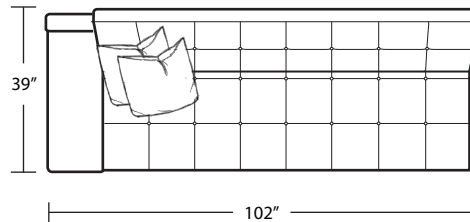

LAF 1 Arm Sofa

LAF 1 Arm Chair 1/2

RAF 1 Arm Sofa

RAF 1 Arm Chair 1/2

TOP VIEW SCALE: 1/4" = 1 FOOT
SEAT DEPTH MAY VARY DEPENDING ON BACK PILLOW PLACEMENT
ALL DIMENSIONS ARE APPROXIMATE AND SUBJECT TO CHANGE
REVISED 05/07/2019