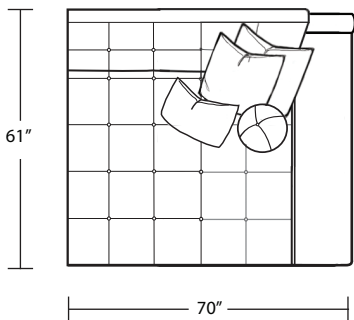

LAF 1 Arm Sofa

LAF 1 Arm Chair 1/2

RAF 1 Arm Sofa

RAF 1 Arm Chair 1/2

TOP VIEW SCALE: 1/4" = 1 FOOT
SEAT DEPTH MAY VARY DEPENDING ON BACK PILLOW PLACEMENT
ALL DIMENSIONS ARE APPROXIMATE AND SUBJECT TO CHANGE
REVISED 05/07/2019

LAF 1 Arm Chaise

Armless Sofa

Corner Chaise

RAF 1 Arm Chaise

Armless Studio Sofa

LAF Island (back differs from arm width)

Armless Chair

RAF Island (back differs from arm width)

LAF 1 Arm Double Chaise

Armless Loveseat

RAF 1 Arm Double Chaise

Square Corner

Two Faced Sofa

22" x 44" Bench

Arm Tray 5x15.75x16

22 x 55 Bench