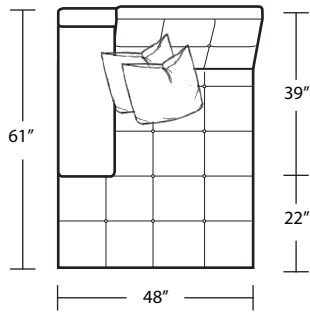

LAF 1 Arm Sofa

LAF 1 Arm Chair 1/2

RAF 1 Arm Sofa

RAF 1 Arm Chair 1/2

TOP VIEW SCALE: 1/4" = 1 FOOT
SEAT DEPTH MAY VARY DEPENDING ON BACK PILLOW PLACEMENT
ALL DIMENSIONS ARE APPROXIMATE AND SUBJECT TO CHANGE
REVISED 05/07/2019

LAF 1 Arm Chaise

Armless Sofa

Corner Chaise

RAF 1 Arm Chaise

Armless Studio Sofa

LAF Island (back differs from arm width)

Armless Chair

RAF Island (back differs from arm width)

LAF 1 Arm Double Chaise

Armless Loveseat

RAF 1 Arm Double Chaise

Square Corner

Two Faced Sofa

22" x 44" Bench

Arm Tray 5x15.75x16

22 x 55 Bench