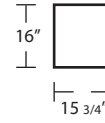

LAF 1 Arm Double Chaise

Armless Loveseat

RAF 1 Arm Double Chaise

Square Corner

Two Faced Sofa

22" x 44" Bench

Arm Tray 5x15.75x16

22 x 55 Bench