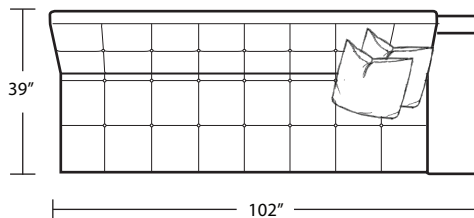

KODA (Wood Base)

Sofa

Chair

LAF 1 Arm Studio Sofa

Studio Sofa

Ottoman

RAF 1 Arm Studio Sofa

Loveseat

LAF 1 Arm Sofa

LAF 1 Arm Chair 1/2

RAF 1 Arm Sofa

RAF 1 Arm Chair 1/2

TOP VIEW SCALE: 1/4" = 1 FOOT
SEAT DEPTH MAY VARY DEPENDING ON BACK PILLOW PLACEMENT
ALL DIMENSIONS ARE APPROXIMATE AND SUBJECT TO CHANGE
REVISED 05/07/2019