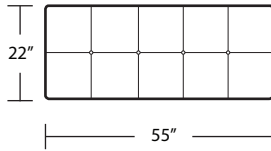

LAF 1 Arm Chaise

Armless Sofa

Corner Chaise

RAF 1 Arm Chaise

Armless Studio Sofa

LAF Island (back differs from arm width)

Armless Chair

RAF Island (back differs from arm width)

LAF 1 Arm Double Chaise

Armless Loveseat

RAF 1 Arm Double Chaise

Square Corner

Two Faced Sofa

22" x 44" Bench

Arm Tray 5x15.75x16

22 x 55 Bench

Island Tray 5x12.75x20

22 x 66 Bench

2 Arm Chaise

22 x 88 Bench