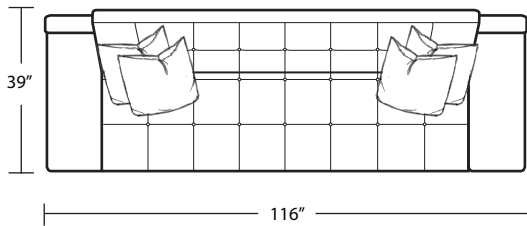

KODA (Wood Base)

Sofa

TOP VIEW SCALE: 1/4" = 1 FOOT
SEAT DEPTH MAY VARY DEPENDING ON BACK PILLOW PLACEMENT
ALL DIMENSIONS ARE APPROXIMATE AND SUBJECT TO CHANGE
REVISED 05/07/2019