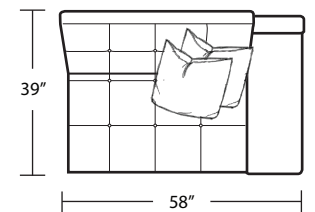

LAF 1 Arm Sofa

LAF 1 Arm Chair 1/2

RAF 1 Arm Sofa

RAF 1 Arm Chair 1/2

TOP VIEW SCALE: 1/4" = 1 FOOT
SEAT DEPTH MAY VARY DEPENDING ON BACK PILLOW PLACEMENT
ALL DIMENSIONS ARE APPROXIMATE AND SUBJECT TO CHANGE
REVISED 05/07/2019

LAF 1 Arm Chaise

Armless Sofa

Corner Chaise

RAF 1 Arm Chaise

Armless Studio Sofa

LAF Island (back differs from arm width)

Armless Chair

RAF Island (back differs from arm width)