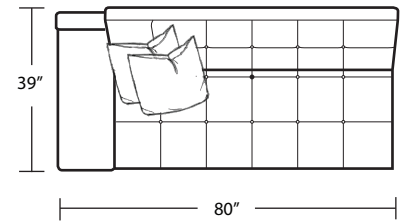

LAF 1 Arm Studio Sofa