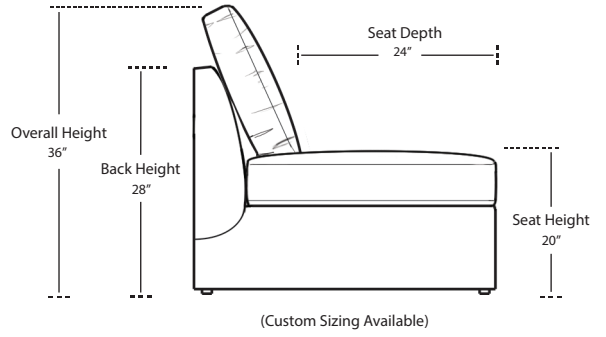

# MESSINA

5 Panel Sofa

RAF 3 Panel 1 Arm Loveseat

LAF 3 Panel 1 Arm Chaise

LAF 4 Panel 1 Arm Sofa

LAF 2 Panel 1 Arm Chair

RAF 4 Panel 1 Arm Sofa

RAF 2 Panel 1 Arm Chair

RAF 3 Panel 1 Arm Chaise

LAF 3 Panel 1 Arm Loveseat

TOP VIEW SCALE: 1/4" = 1 FOOT  
SEAT DEPTH MAY VARY DEPENDING ON BACK PILLOW PLACEMENT  
ALL DIMENSIONS ARE APPROXIMATE AND SUBJECT TO CHANGE  
REVISED 05/07/2020

3 Panel Armless Sofa

2 Panel Armless Loveseat

1 Panel Armless Chair

Square Corner

Bumper Ottoman

LSF 5 Panel Corner Sofa

RSF 5 Panel Corner Sofa

LSF 4 Panel Corner Bumper

RSF 4 Panel Corner Bumper

*LSF 5 Panel Corner Bumper*

*RSF 5 Panel Corner Bumper*

*6 Panel Corner Sofa*

*4 Panel Corner Double Bumper*

*4 Panel Corner Sofa*