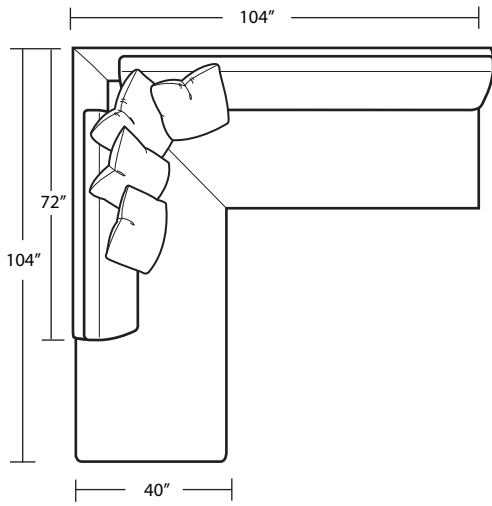

LSF 5 Panel Corner Bumper