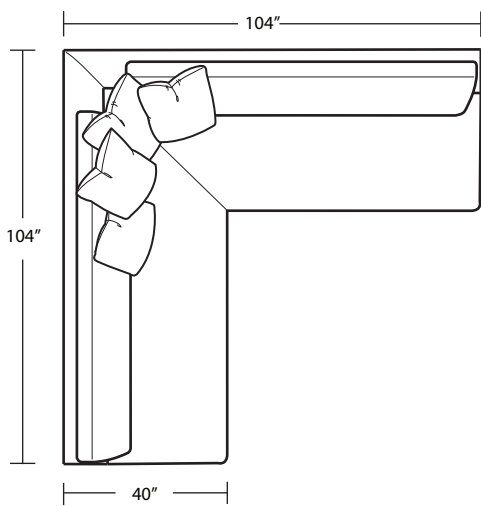

RAF 3 Panel 1 Arm Chaise

LAF 3 Panel 1 Arm Loveseat

TOP VIEW SCALE: 1/4" = 1 FOOT  
SEAT DEPTH MAY VARY DEPENDING ON BACK PILLOW PLACEMENT  
ALL DIMENSIONS ARE APPROXIMATE AND SUBJECT TO CHANGE  
REVISED 05/07/2020

3 Panel Armless Sofa

2 Panel Armless Loveseat

1 Panel Armless Chair

Square Corner

Bumper Ottoman

LSF 5 Panel Corner Sofa

RSF 5 Panel Corner Sofa

LSF 4 Panel Corner Bumper

RSF 4 Panel Corner Bumper

*LSF 5 Panel Corner Bumper*

*RSF 5 Panel Corner Bumper*

*6 Panel Corner Sofa*

*4 Panel Corner Double Bumper*

*4 Panel Corner Sofa*