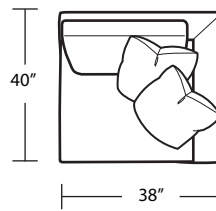

# MESSINA

5 Panel Sofa

RAF 3 Panel 1 Arm Loveseat

LAF 3 Panel 1 Arm Chaise

LAF 4 Panel 1 Arm Sofa

LAF 2 Panel 1 Arm Chair

RAF 4 Panel 1 Arm Sofa

RAF 2 Panel 1 Arm Chair

RAF 3 Panel 1 Arm Chaise

LAF 3 Panel 1 Arm Loveseat

TOP VIEW SCALE: 1/4" = 1 FOOT  
SEAT DEPTH MAY VARY DEPENDING ON BACK PILLOW PLACEMENT  
ALL DIMENSIONS ARE APPROXIMATE AND SUBJECT TO CHANGE  
REVISED 05/07/2020