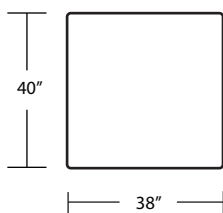

RAF 3 Panel 1 Arm Chaise

LAF 3 Panel 1 Arm Loveseat

TOP VIEW SCALE: 1/4" = 1 FOOT  
SEAT DEPTH MAY VARY DEPENDING ON BACK PILLOW PLACEMENT  
ALL DIMENSIONS ARE APPROXIMATE AND SUBJECT TO CHANGE  
REVISED 05/07/2020

3 Panel Armless Sofa

2 Panel Armless Loveseat

1 Panel Armless Chair

Square Corner

Bumper Ottoman

LSF 5 Panel Corner Sofa

RSF 5 Panel Corner Sofa

LSF 4 Panel Corner Bumper