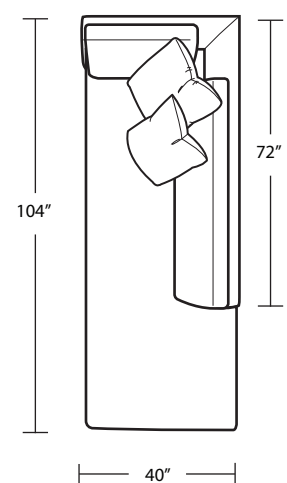

# MESSINA

5 Panel Sofa

RAF 3 Panel 1 Arm Loveseat

LAF 3 Panel 1 Arm Chaise

LAF 4 Panel 1 Arm Sofa

LAF 2 Panel 1 Arm Chair

RAF 4 Panel 1 Arm Sofa

RAF 2 Panel 1 Arm Chair

RAF 3 Panel 1 Arm Chaise

LAF 3 Panel 1 Arm Loveseat

TOP VIEW SCALE: 1/4" = 1 FOOT  
SEAT DEPTH MAY VARY DEPENDING ON BACK PILLOW PLACEMENT  
ALL DIMENSIONS ARE APPROXIMATE AND SUBJECT TO CHANGE  
REVISED 05/07/2020