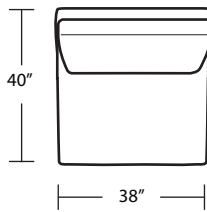

RAF 3 Panel 1 Arm Chaise

LAF 3 Panel 1 Arm Loveseat

TOP VIEW SCALE: 1/4" = 1 FOOT  
SEAT DEPTH MAY VARY DEPENDING ON BACK PILLOW PLACEMENT  
ALL DIMENSIONS ARE APPROXIMATE AND SUBJECT TO CHANGE  
REVISED 05/07/2020

3 Panel Armless Sofa

2 Panel Armless Loveseat

1 Panel Armless Chair

Square Corner

Bumper Ottoman

LSF 5 Panel Corner Sofa

RSF 5 Panel Corner Sofa

LSF 4 Panel Corner Bumper