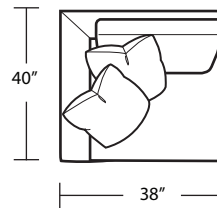

# MESSINA

5 Panel Sofa

RAF 3 Panel 1 Arm Loveseat

LAF 3 Panel 1 Arm Chaise

LAF 4 Panel 1 Arm Sofa

LAF 2 Panel 1 Arm Chair

RAF 4 Panel 1 Arm Sofa

RAF 2 Panel 1 Arm Chair

RAF 3 Panel 1 Arm Chaise

LAF 3 Panel 1 Arm Loveseat

TOP VIEW SCALE: 1/4" = 1 FOOT  
SEAT DEPTH MAY VARY DEPENDING ON BACK PILLOW PLACEMENT  
ALL DIMENSIONS ARE APPROXIMATE AND SUBJECT TO CHANGE  
REVISED 05/07/2020