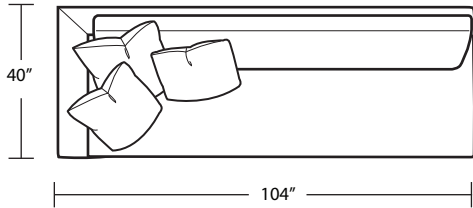

# MESSINA

5 Panel Sofa

RAF 3 Panel 1 Arm Loveseat

LAF 3 Panel 1 Arm Chaise

LAF 4 Panel 1 Arm Sofa

LAF 2 Panel 1 Arm Chair

RAF 4 Panel 1 Arm Sofa

RAF 2 Panel 1 Arm Chair

RAF 3 Panel 1 Arm Chaise

LAF 3 Panel 1 Arm Loveseat

TOP VIEW SCALE: 1/4" = 1 FOOT  
SEAT DEPTH MAY VARY DEPENDING ON BACK PILLOW PLACEMENT  
ALL DIMENSIONS ARE APPROXIMATE AND SUBJECT TO CHANGE  
REVISED 05/07/2020