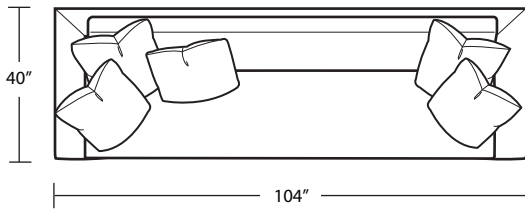

# MESSINA

5 Panel Sofa

RAF 3 Panel 1 Arm Loveseat

LAF 3 Panel 1 Arm Chaise

LAF 4 Panel 1 Arm Sofa

LAF 2 Panel 1 Arm Chair

RAF 4 Panel 1 Arm Sofa

RAF 2 Panel 1 Arm Chair

RAF 3 Panel 1 Arm Chaise

LAF 3 Panel 1 Arm Loveseat

TOP VIEW SCALE: 1/4" = 1 FOOT  
SEAT DEPTH MAY VARY DEPENDING ON BACK PILLOW PLACEMENT  
ALL DIMENSIONS ARE APPROXIMATE AND SUBJECT TO CHANGE  
REVISED 05/07/2020

3 Panel Armless Sofa

2 Panel Armless Loveseat

1 Panel Armless Chair

Square Corner

Bumper Ottoman

LSF 5 Panel Corner Sofa

RSF 5 Panel Corner Sofa

LSF 4 Panel Corner Bumper