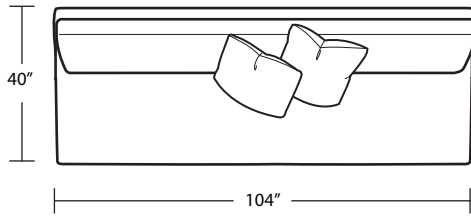

RAF 3 Panel 1 Arm Chaise

LAF 3 Panel 1 Arm Loveseat

TOP VIEW SCALE: 1/4" = 1 FOOT  
SEAT DEPTH MAY VARY DEPENDING ON BACK PILLOW PLACEMENT  
ALL DIMENSIONS ARE APPROXIMATE AND SUBJECT TO CHANGE  
REVISED 05/07/2020

3 Panel Armless Sofa

2 Panel Armless Loveseat

1 Panel Armless Chair

Square Corner

Bumper Ottoman

LSF 5 Panel Corner Sofa

RSF 5 Panel Corner Sofa

LSF 4 Panel Corner Bumper