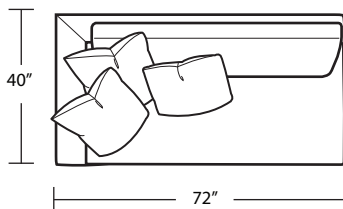

# MESSINA

5 Panel Sofa

RAF 3 Panel 1 Arm Loveseat

LAF 3 Panel 1 Arm Chaise

LAF 4 Panel 1 Arm Sofa

LAF 2 Panel 1 Arm Chair

RAF 4 Panel 1 Arm Sofa

RAF 2 Panel 1 Arm Chair

RAF 3 Panel 1 Arm Chaise

LAF 3 Panel 1 Arm Loveseat

TOP VIEW SCALE: 1/4" = 1 FOOT  
SEAT DEPTH MAY VARY DEPENDING ON BACK PILLOW PLACEMENT  
ALL DIMENSIONS ARE APPROXIMATE AND SUBJECT TO CHANGE  
REVISED 05/07/2020