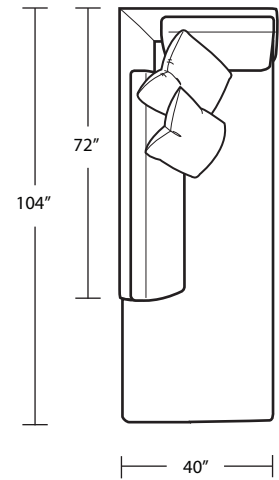

# MESSINA

5 Panel Sofa

RAF 3 Panel 1 Arm Loveseat

LAF 3 Panel 1 Arm Chaise

LAF 4 Panel 1 Arm Sofa

LAF 2 Panel 1 Arm Chair

RAF 4 Panel 1 Arm Sofa

RAF 2 Panel 1 Arm Chair

RAF 3 Panel 1 Arm Chaise

LAF 3 Panel 1 Arm Loveseat

TOP VIEW SCALE: 1/4" = 1 FOOT  
SEAT DEPTH MAY VARY DEPENDING ON BACK PILLOW PLACEMENT  
ALL DIMENSIONS ARE APPROXIMATE AND SUBJECT TO CHANGE  
REVISED 05/07/2020

3 Panel Armless Sofa

2 Panel Armless Loveseat

1 Panel Armless Chair

Square Corner

Bumper Ottoman

LSF 5 Panel Corner Sofa

RSF 5 Panel Corner Sofa

LSF 4 Panel Corner Bumper