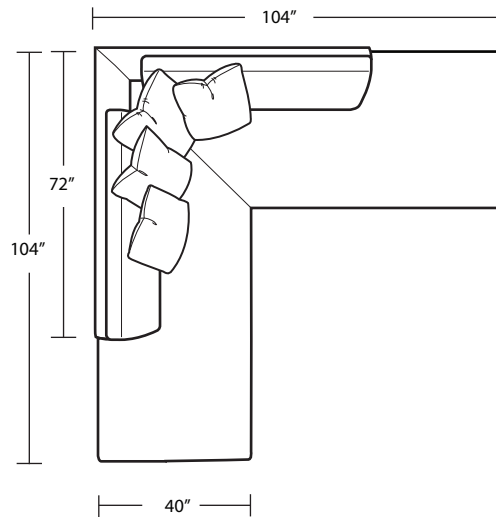

RAF 3 Panel 1 Arm Chaise

LAF 3 Panel 1 Arm Loveseat

TOP VIEW SCALE: 1/4" = 1 FOOT  
SEAT DEPTH MAY VARY DEPENDING ON BACK PILLOW PLACEMENT  
ALL DIMENSIONS ARE APPROXIMATE AND SUBJECT TO CHANGE  
REVISED 05/07/2020

3 Panel Armless Sofa

2 Panel Armless Loveseat

1 Panel Armless Chair

Square Corner

Bumper Ottoman

LSF 5 Panel Corner Sofa

RSF 5 Panel Corner Sofa

LSF 4 Panel Corner Bumper

RSF 4 Panel Corner Bumper

*LSF 5 Panel Corner Bumper*

*RSF 5 Panel Corner Bumper*

*6 Panel Corner Sofa*

*4 Panel Corner Double Bumper*

*4 Panel Corner Sofa*