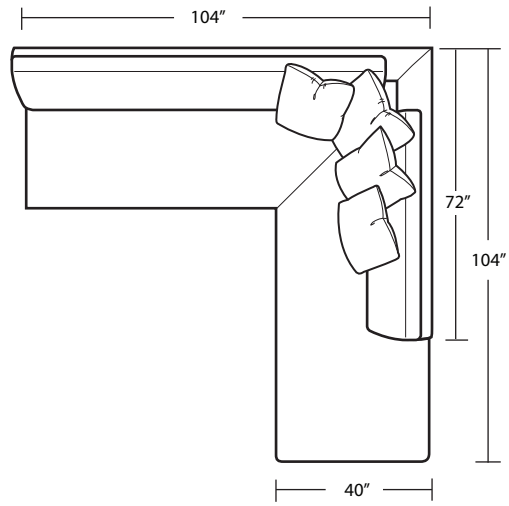

RSF 5 Panel Corner Bumper