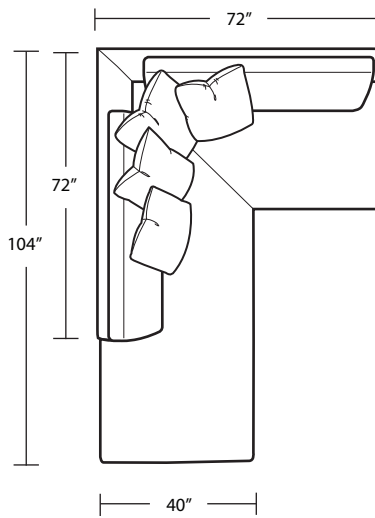

RAF 3 Panel 1 Arm Chaise

LAF 3 Panel 1 Arm Loveseat

TOP VIEW SCALE: 1/4" = 1 FOOT  
SEAT DEPTH MAY VARY DEPENDING ON BACK PILLOW PLACEMENT  
ALL DIMENSIONS ARE APPROXIMATE AND SUBJECT TO CHANGE  
REVISED 05/07/2020

3 Panel Armless Sofa

2 Panel Armless Loveseat

1 Panel Armless Chair

Square Corner

Bumper Ottoman

LSF 5 Panel Corner Sofa

RSF 5 Panel Corner Sofa

LSF 4 Panel Corner Bumper