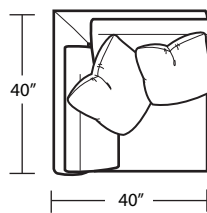

RAF 3 Panel 1 Arm Chaise

LAF 3 Panel 1 Arm Loveseat

TOP VIEW SCALE: 1/4" = 1 FOOT  
SEAT DEPTH MAY VARY DEPENDING ON BACK PILLOW PLACEMENT  
ALL DIMENSIONS ARE APPROXIMATE AND SUBJECT TO CHANGE  
REVISED 05/07/2020

3 Panel Armless Sofa

2 Panel Armless Loveseat

1 Panel Armless Chair

Square Corner

Bumper Ottoman

LSF 5 Panel Corner Sofa

RSF 5 Panel Corner Sofa

LSF 4 Panel Corner Bumper