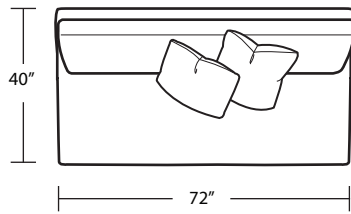

# MESSINA

5 Panel Sofa

RAF 3 Panel 1 Arm Loveseat

LAF 3 Panel 1 Arm Chaise

LAF 4 Panel 1 Arm Sofa

LAF 2 Panel 1 Arm Chair

RAF 4 Panel 1 Arm Sofa

RAF 2 Panel 1 Arm Chair

RAF 3 Panel 1 Arm Chaise

LAF 3 Panel 1 Arm Loveseat

TOP VIEW SCALE: 1/4" = 1 FOOT  
SEAT DEPTH MAY VARY DEPENDING ON BACK PILLOW PLACEMENT  
ALL DIMENSIONS ARE APPROXIMATE AND SUBJECT TO CHANGE  
REVISED 05/07/2020

3 Panel Armless Sofa

2 Panel Armless Loveseat

1 Panel Armless Chair

Square Corner

Bumper Ottoman

LSF 5 Panel Corner Sofa

RSF 5 Panel Corner Sofa

LSF 4 Panel Corner Bumper