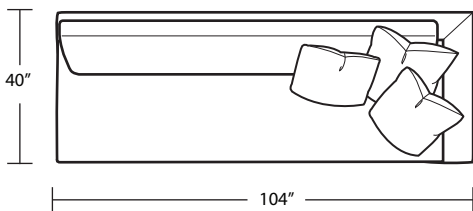

# MESSINA

5 Panel Sofa

RAF 3 Panel 1 Arm Loveseat

LAF 3 Panel 1 Arm Chaise

LAF 4 Panel 1 Arm Sofa

LAF 2 Panel 1 Arm Chair

RAF 4 Panel 1 Arm Sofa

RAF 2 Panel 1 Arm Chair

RAF 3 Panel 1 Arm Chaise

LAF 3 Panel 1 Arm Loveseat

TOP VIEW SCALE: 1/4" = 1 FOOT  
SEAT DEPTH MAY VARY DEPENDING ON BACK PILLOW PLACEMENT  
ALL DIMENSIONS ARE APPROXIMATE AND SUBJECT TO CHANGE  
REVISED 05/07/2020