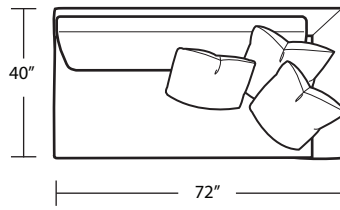

# MESSINA

5 Panel Sofa

RAF 3 Panel 1 Arm Loveseat

LAF 3 Panel 1 Arm Chaise

LAF 4 Panel 1 Arm Sofa

LAF 2 Panel 1 Arm Chair

RAF 4 Panel 1 Arm Sofa

RAF 2 Panel 1 Arm Chair

RAF 3 Panel 1 Arm Chaise

LAF 3 Panel 1 Arm Loveseat

TOP VIEW SCALE: 1/4" = 1 FOOT  
SEAT DEPTH MAY VARY DEPENDING ON BACK PILLOW PLACEMENT  
ALL DIMENSIONS ARE APPROXIMATE AND SUBJECT TO CHANGE  
REVISED 05/07/2020