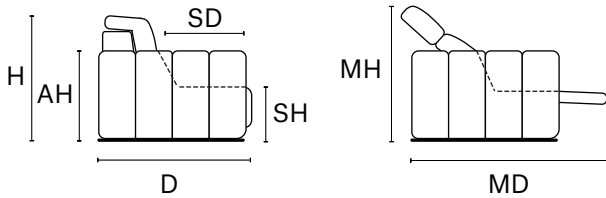

REV. 002 DEL 28/10/2020 | Pag. 2 of 2

D 43" MD 62" H 33" AH 22" SH 17" SD 22" MH 40"

MAXI SEAT (version of the group have the same seat width)

W 92"
V106 + V108 SOFA MAXI RCL ELECTRIC HEAD-FOOT

W 46"
V106 LHF ARMCHAIR MAXI RECLINER HEAD AND FOOT
V121 LHF ARMCHAIR MAXI ONLY ELECTRIC HEADREST