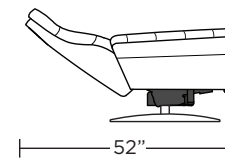

Note: Patterned fabrics not suggested for this style.

Wall Clearance: ST - 14", LG - 16", XL - 18"

PLS-CHR-XL

PLS-CHR-LG

PLS-CHR-ST

PLS-OTO-ST

PLS-OTO-ST

PLS-CHR-XL

PLS-CHR-LG

PLS-CHR-ST

PLS-CHR-XL

PLS-CHR-LG

PLS-CHR-ST

PLS-CHR-XL

PLS-CHR-LG

PLS-CHR-ST

Scale: 1/4 inch = 1 foot

All dimensions are approximate and subject to change. Specify components from the sitting position.

V.07.15.20