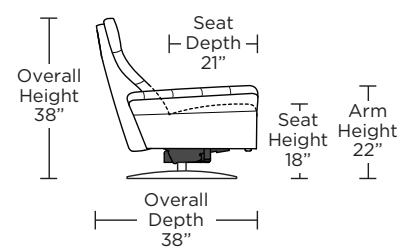

Note: Patterned fabrics not suggested for this style.

Wall Clearance: ST - 14", LG - 16", XL - 18"

PLS-CHR-XL

PLS-CHR-LG

PLS-CHR-ST

PLS-OTO-ST

PLS-OTO-ST

PLS-CHR-XL

PLS-CHR-LG

PLS-CHR-ST

PLS-CHR-XL

PLS-CHR-LG

PLS-CHR-ST

PLS-CHR-XL

PLS-CHR-LG

PLS-CHR-ST

Scale: 1/4 inch = 1 foot

All dimensions are approximate and subject to change. Specify components from the sitting position.

V.07.15.20