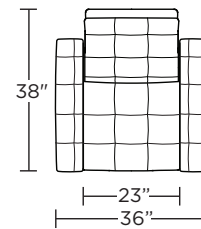

Note: Patterned fabrics not suggested for this style.

Wall Clearance: ST - 14", LG - 16", XL - 18"

PLS-CHR-XL

PLS-CHR-LG

PLS-CHR-ST

PLS-OTO-ST

PLS-OTO-ST

PLS-CHR-XL

PLS-CHR-LG

PLS-CHR-ST

PLS-CHR-XL

PLS-CHR-LG

PLS-CHR-ST

PLS-CHR-XL

PLS-CHR-LG

PLS-CHR-ST

Scale: 1/4 inch = 1 foot

All dimensions are approximate and subject to change. Specify components from the sitting position.

V.07.15.20