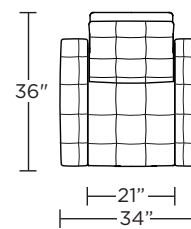

Note: Patterned fabrics not suggested for this style.

Wall Clearance: ST - 14", LG - 16", XL - 18"

PLS-CHR-XL

PLS-CHR-LG

PLS-CHR-ST

PLS-OTO-ST

PLS-OTO-ST

PLS-CHR-XL

PLS-CHR-LG

PLS-CHR-ST

PLS-CHR-XL

PLS-CHR-LG

PLS-CHR-ST

PLS-CHR-XL

PLS-CHR-LG

PLS-CHR-ST

Scale: 1/4 inch = 1 foot

All dimensions are approximate and subject to change. Specify components from the sitting position.

V.07.15.20