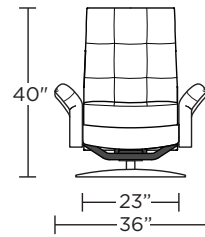

Note: Patterned fabrics not suggested for this style.

Wall Clearance: ST - 14", LG - 16", XL - 18"

PLS-CHR-XL

PLS-CHR-LG

PLS-CHR-ST

PLS-OTO-ST

PLS-OTO-ST

PLS-CHR-XL

Scale: 1/4 inch = 1 foot

All dimensions are approximate and subject to change. Specify components from the sitting position.

V.07.15.20