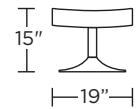

Note: Patterned fabrics not suggested for this style.

Wall Clearance: ST - 14", LG - 16", XL - 18"

PLS-CHR-XL

PLS-CHR-LG

PLS-CHR-ST

PLS-OTO-ST

PLS-OTO-ST

PLS-CHR-XL

PLS-CHR-LG

PLS-CHR-ST

PLS-CHR-XL

PLS-CHR-LG

PLS-CHR-ST

PLS-CHR-XL

PLS-CHR-LG

PLS-CHR-ST

Scale: 1/4 inch = 1 foot

All dimensions are approximate and subject to change. Specify components from the sitting position.

V.07.15.20