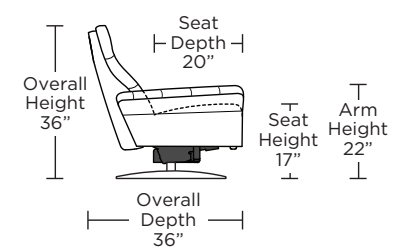

Note: Patterned fabrics not suggested for this style.

Wall Clearance: ST - 14", LG - 16", XL - 18"

PLS-CHR-XL

PLS-CHR-LG

PLS-CHR-ST

PLS-OTO-ST

PLS-OTO-ST

PLS-CHR-XL

PLS-CHR-LG

PLS-CHR-ST

PLS-CHR-XL

PLS-CHR-LG

PLS-CHR-ST

PLS-CHR-XL

PLS-CHR-LG

PLS-CHR-ST

Scale: 1/4 inch = 1 foot

All dimensions are approximate and subject to change. Specify components from the sitting position.

V.07.15.20