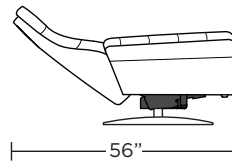

Note: Patterned fabrics not suggested for this style.

Wall Clearance: ST - 14", LG - 16", XL - 18"

PLS-CHR-XL

PLS-CHR-LG

PLS-CHR-ST

PLS-OTO-ST

PLS-OTO-ST

PLS-CHR-XL

PLS-CHR-LG

PLS-CHR-ST

PLS-CHR-XL

PLS-CHR-LG

PLS-CHR-ST

PLS-CHR-XL

PLS-CHR-LG

PLS-CHR-ST

Scale: 1/4 inch = 1 foot

All dimensions are approximate and subject to change. Specify components from the sitting position.

V.07.15.20