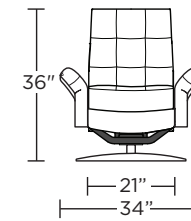

Note: Patterned fabrics not suggested for this style.

Wall Clearance: ST - 14", LG - 16", XL - 18"

PLS-CHR-XL

PLS-CHR-LG

PLS-CHR-ST

PLS-OTO-ST

PLS-OTO-ST

PLS-CHR-XL

PLS-CHR-LG

PLS-CHR-ST

PLS-CHR-XL

PLS-CHR-LG

PLS-CHR-ST

PLS-CHR-XL

PLS-CHR-LG

PLS-CHR-ST

Scale: 1/4 inch = 1 foot

All dimensions are approximate and subject to change. Specify components from the sitting position.

V.07.15.20