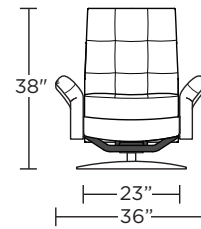

Note: Patterned fabrics not suggested for this style.

Wall Clearance: ST - 14", LG - 16", XL - 18"

PLS-CHR-XL

PLS-CHR-LG

PLS-CHR-ST

PLS-OTO-ST

PLS-OTO-ST

PLS-CHR-XL

Scale: 1/4 inch = 1 foot

All dimensions are approximate and subject to change. Specify components from the sitting position.

V.07.15.20