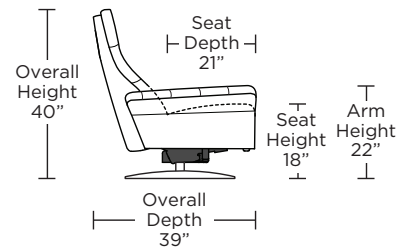

Note: Patterned fabrics not suggested for this style.

Wall Clearance: ST - 14", LG - 16", XL - 18"

PLS-CHR-XL

PLS-CHR-LG

PLS-CHR-ST

PLS-OTO-ST

PLS-OTO-ST

PLS-CHR-XL

PLS-CHR-LG

PLS-CHR-ST

PLS-CHR-XL

PLS-CHR-LG

PLS-CHR-ST

PLS-CHR-XL

PLS-CHR-LG

PLS-CHR-ST

Scale: 1/4 inch = 1 foot

All dimensions are approximate and subject to change. Specify components from the sitting position.

V.07.15.20