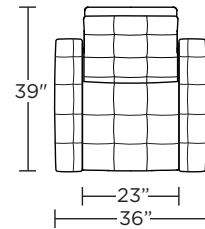

Note: Patterned fabrics not suggested for this style.

Wall Clearance: ST - 14", LG - 16", XL - 18"

PLS-CHR-XL

PLS-CHR-LG

PLS-CHR-ST

PLS-OTO-ST

PLS-OTO-ST

PLS-CHR-XL

PLS-CHR-LG

PLS-CHR-ST

PLS-CHR-XL

PLS-CHR-LG

PLS-CHR-ST

PLS-CHR-XL

PLS-CHR-LG

PLS-CHR-ST

Scale: 1/4 inch = 1 foot

All dimensions are approximate and subject to change. Specify components from the sitting position.

V.07.15.20