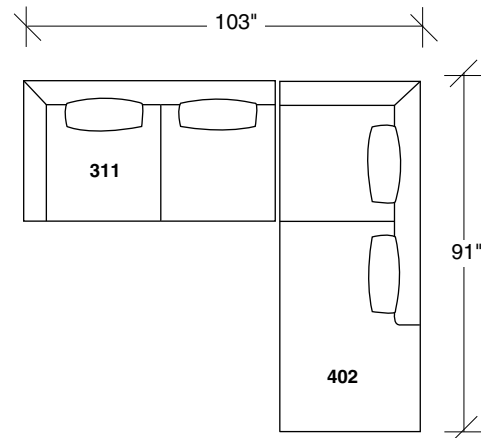

Spaced Out

No. 1424-402-LB RIGHT CHAISE (shown twice)

W 91 D 36 H 30 in.

Seat depth 22 in.

Seat height 17 in..

Height to top of back cushion 35 inches approximately. Shown with liquid bronze finish legs. Also available in polished stainless steel, black powder coat, white powder coat or gray powder coat finish. Must specify. Throw pillows optional. Must specify.

1424-402-LB
RIGHT CHAISE

1424-401-LB
LEFT CHAISE

1424-203-LB
STUDIO SOFA

1424-311-LB
LAF SOFA

1424-312-LB
RAF SOFA

1424-313-LB
SOFA

Spaced Out
1424-LB - Series

Scale 1/4" = 1'0"
All upholstery sizes are approximate