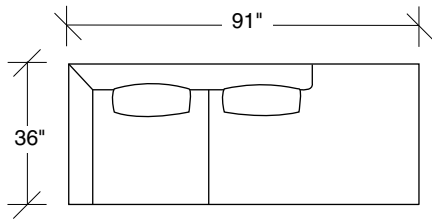

Spaced Out

No. 1424-402-LB RIGHT CHAISE (shown twice)

W 91 D 36 H 30 in.

Seat depth 22 in.

Seat height 17 in..

Height to top of back cushion 35 inches approximately. Shown with liquid bronze finish legs. Also available in polished stainless steel, black powder coat, white powder coat or gray powder coat finish. Must specify. Throw pillows optional. Must specify.

1424-402-LB
RIGHT CHAISE

1424-401-LB
LEFT CHAISE

1424-203-LB
STUDIO SOFA

1424-311-LB
LAF SOFA

1424-312-LB
RAF SOFA

1424-313-LB
SOFA

Spaced Out
1424-LB - Series

Scale 1/4" = 1'0"
All upholstery sizes are approximate