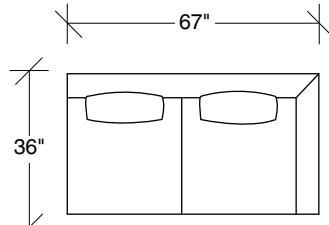

Spaced Out

No. 1424-402-LB RIGHT CHAISE (shown twice)

W 91 D 36 H 30 in.

Seat depth 22 in.

Seat height 17 in..

Height to top of back cushion 35 inches approximately. Shown with liquid bronze finish legs. Also available in polished stainless steel, black powder coat, white powder coat or gray powder coat finish. Must specify. Throw pillows optional. Must specify.

1424-402-LB
RIGHT CHAISE

1424-401-LB
LEFT CHAISE

1424-203-LB
STUDIO SOFA

1424-311-LB
LAF SOFA

1424-312-LB
RAF SOFA

1424-313-LB
SOFA

Spaced Out
1424-LB - Series

Scale 1/4" = 1'0"
All upholstery sizes are approximate