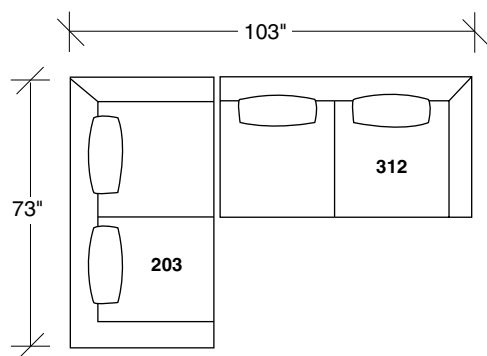

Spaced Out

No. 1424-402-LB RIGHT CHAISE (shown twice)

W 91 D 36 H 30 in.

Seat depth 22 in.

Seat height 17 in..

Height to top of back cushion 35 inches approximately. Shown with liquid bronze finish legs. Also available in polished stainless steel, black powder coat, white powder coat or gray powder coat finish. Must specify. Throw pillows optional. Must specify.

1424-402-LB
RIGHT CHAISE

1424-401-LB
LEFT CHAISE

1424-203-LB
STUDIO SOFA

1424-311-LB
LAF SOFA

1424-312-LB
RAF SOFA

1424-313-LB
SOFA

Spaced Out
1424-LB - Series

Scale 1/4" = 1'0"
All upholstery sizes are approximate