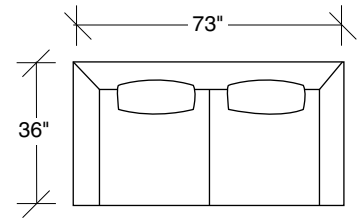

Spaced Out

No. 1424-402-LB RIGHT CHAISE (shown twice)

W 91 D 36 H 30 in.

Seat depth 22 in.

Seat height 17 in..

Height to top of back cushion 35 inches approximately. Shown with liquid bronze finish legs. Also available in polished stainless steel, black powder coat, white powder coat or gray powder coat finish. Must specify. Throw pillows optional. Must specify.

1424-402-LB
RIGHT CHAISE

1424-401-LB
LEFT CHAISE

1424-203-LB
STUDIO SOFA

1424-311-LB
LAF SOFA

1424-312-LB
RAF SOFA

1424-313-LB
SOFA

Spaced Out
1424-LB - Series

Scale 1/4" = 1'0"
All upholstery sizes are approximate