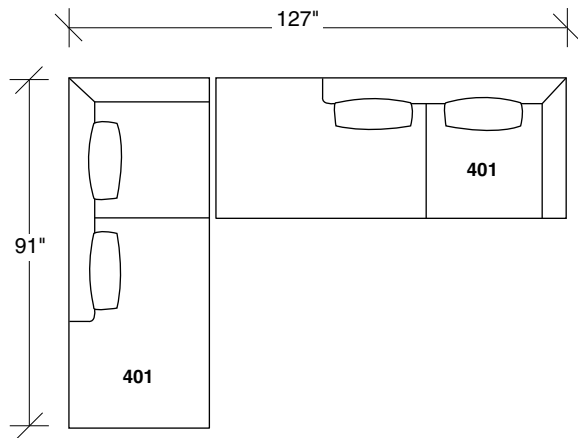

Spaced Out

No. 1424-402-LB RIGHT CHAISE (shown twice)

W 91 D 36 H 30 in.

Seat depth 22 in.

Seat height 17 in..

Height to top of back cushion 35 inches approximately. Shown with liquid bronze finish legs. Also available in polished stainless steel, black powder coat, white powder coat or gray powder coat finish. Must specify. Throw pillows optional. Must specify.

1424-402-LB
RIGHT CHAISE

1424-401-LB
LEFT CHAISE

1424-203-LB
STUDIO SOFA

1424-311-LB
LAF SOFA

1424-312-LB
RAF SOFA

1424-313-LB
SOFA

Spaced Out
1424-LB - Series

Scale 1/4" = 1'0"
All upholstery sizes are approximate