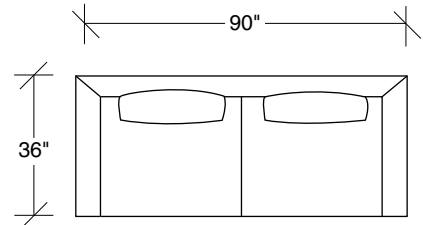

Spaced Out

No. 1424-402-LB RIGHT CHAISE (shown twice)

W 91 D 36 H 30 in.

Seat depth 22 in.

Seat height 17 in..

Height to top of back cushion 35 inches approximately. Shown with liquid bronze finish legs. Also available in polished stainless steel, black powder coat, white powder coat or gray powder coat finish. Must specify. Throw pillows optional. Must specify.

1424-402-LB
RIGHT CHAISE

1424-401-LB
LEFT CHAISE

1424-203-LB
STUDIO SOFA

1424-311-LB
LAF SOFA

1424-312-LB
RAF SOFA

1424-313-LB
SOFA

Spaced Out
1424-LB - Series

Scale 1/4" = 1'0"
All upholstery sizes are approximate