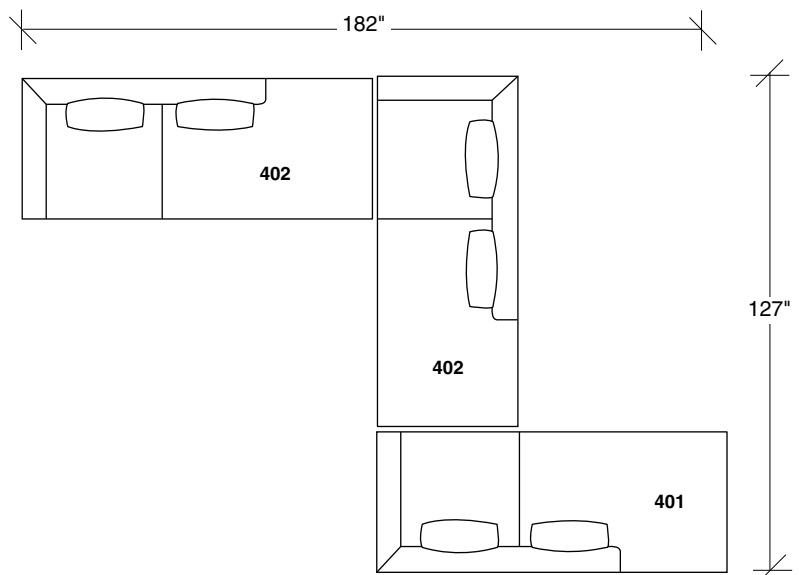

Spaced Out

No. 1424-402-LB RIGHT CHAISE (shown twice)

W 91 D 36 H 30 in.

Seat depth 22 in.

Seat height 17 in..

Height to top of back cushion 35 inches approximately. Shown with liquid bronze finish legs. Also available in polished stainless steel, black powder coat, white powder coat or gray powder coat finish. Must specify. Throw pillows optional. Must specify.

1424-402-LB
RIGHT CHAISE

1424-401-LB
LEFT CHAISE

1424-203-LB
STUDIO SOFA

1424-311-LB
LAF SOFA

1424-312-LB
RAF SOFA

1424-313-LB
SOFA

Spaced Out
1424-LB - Series

Scale 1/4" = 1'0"
All upholstery sizes are approximate