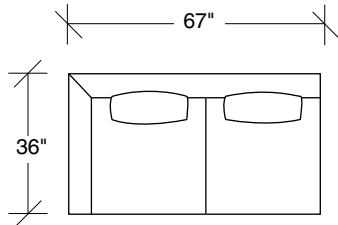

Spaced Out

No. 1424-402-LB RIGHT CHAISE (shown twice)

W 91 D 36 H 30 in.

Seat depth 22 in.

Seat height 17 in..

Height to top of back cushion 35 inches approximately. Shown with liquid bronze finish legs. Also available in polished stainless steel, black powder coat, white powder coat or gray powder coat finish. Must specify. Throw pillows optional. Must specify.

1424-402-LB
RIGHT CHAISE

1424-401-LB
LEFT CHAISE

1424-203-LB
STUDIO SOFA

1424-311-LB
LAF SOFA

1424-312-LB
RAF SOFA

1424-313-LB
SOFA

Spaced Out
1424-LB - Series

Scale 1/4" = 1'0"
All upholstery sizes are approximate