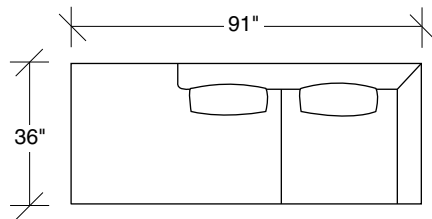

Spaced Out

No. 1424-402-LB RIGHT CHAISE (shown twice)

W 91 D 36 H 30 in.

Seat depth 22 in.

Seat height 17 in..

Height to top of back cushion 35 inches approximately. Shown with liquid bronze finish legs. Also available in polished stainless steel, black powder coat, white powder coat or gray powder coat finish. Must specify. Throw pillows optional. Must specify.

1424-402-LB
RIGHT CHAISE

1424-401-LB
LEFT CHAISE

1424-203-LB
STUDIO SOFA

1424-311-LB
LAF SOFA

1424-312-LB
RAF SOFA

1424-313-LB
SOFA

Spaced Out
1424-LB - Series

Scale 1/4" = 1'0"
All upholstery sizes are approximate