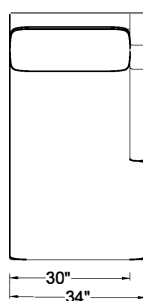

Common Dimensions:  
 Overall Height: 33"  
 Arm Height: 24.5"  
 Seat Height: 19"  
 Seat Depth: 22.5"

### Sectional Silhouettes

V150-LAS Left Arm Sofa

V150-RAS Right Arm Sofa

V150-LAL  
 Left Arm Loveseat

V150-RAL  
 Right Arm Loveseat

V150-LCS  
 Left Arm Corner Sofa

V150-RCS  
 Right Arm Corner Sofa

V150-LAH  
 Left Arm Chaise