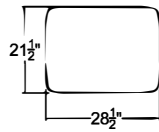

Common Dimensions:  
 Overall Height: 33"  
 Arm Height: 24.5"  
 Seat Height: 19"  
 Seat Depth: 22.5"

### Sofas, Chairs and Ottomans

V150-S Three Cushion Sofa

V150-2S Two Cushion Sofa

V150-1S Bench Cushion Sofa

V150-CH  
 Arm Chair  
 V150-SW  
 Swivel Chair

V150-OT  
 Ottoman  
 18"H

V150R-OT  
 Ottoman  
 18"H