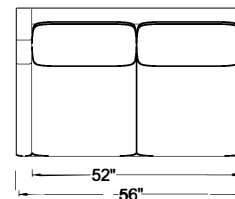

V150-LAL
Left Arm Loveseat