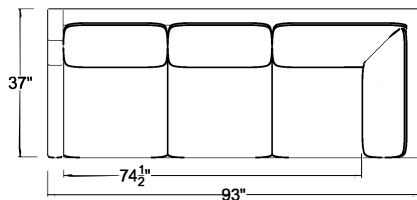

Common Dimensions:  
 Overall Height: 33"  
 Arm Height: 24.5"  
 Seat Height: 19"  
 Seat Depth: 22.5"

### Sectional Silhouettes

V150-LAS Left Arm Sofa

V150-RAS Right Arm Sofa

V150-LAL  
 Left Arm Loveseat

V150-RAL  
 Right Arm Loveseat

V150-LCS  
 Left Arm Corner Sofa

V150-RCS  
 Right Arm Corner Sofa

V150-LAH  
 Left Arm Chaise