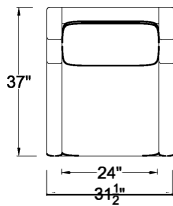

V150-CH
Arm Chair
V150-SW
Swivel Chair