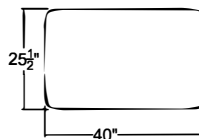

Common Dimensions:  
 Overall Height: 33"  
 Arm Height: 24.5"  
 Seat Height: 19"  
 Seat Depth: 22.5"

### Sofas, Chairs and Ottomans

V150-S Three Cushion Sofa

V150-2S Two Cushion Sofa

V150-1S Bench Cushion Sofa

V150-CH  
 Arm Chair  
 V150-SW  
 Swivel Chair

V150-OT  
 Ottoman  
 18"H

V150R-OT  
 Ottoman  
 18"H