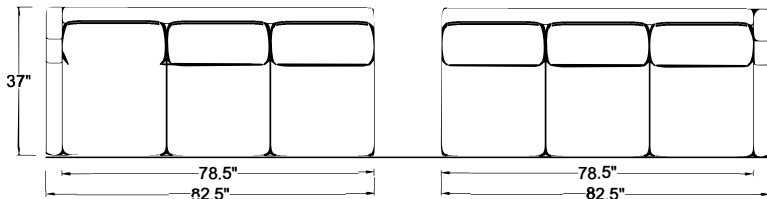

Sectional Silhouettes

V150-LAS Left Arm Sofa

V150-RAS Right Arm Sofa