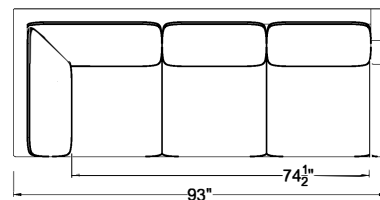

Common Dimensions:  
 Overall Height: 33"  
 Arm Height: 24.5"  
 Seat Height: 19"  
 Seat Depth: 22.5"

### Sectional Silhouettes

V150-LAS Left Arm Sofa

V150-RAS Right Arm Sofa

V150-LAL  
 Left Arm Loveseat

V150-RAL  
 Right Arm Loveseat

V150-LCS  
 Left Arm Corner Sofa

V150-RCS  
 Right Arm Corner Sofa

V150-LAH  
 Left Arm Chaise