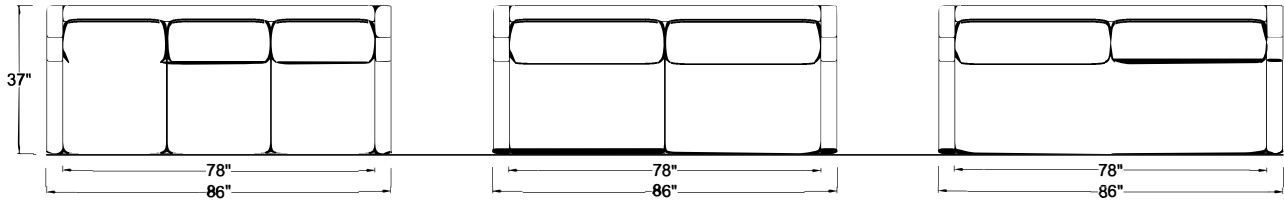

Common Dimensions:
Overall Height: 33"
Arm Height: 24.5"
Seat Height: 19"
Seat Depth: 22.5"

Vanguard Furniture

V150 Thea Group

Sofas, Chairs and Ottomans

V150-S Three Cushion Sofa

V150-2S Two Cushion Sofa

V150-1S Bench Cushion Sofa