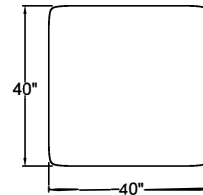

V150S-OT
Ottoman
18"H