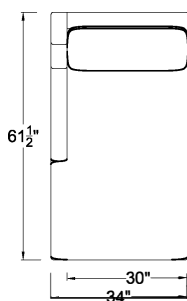

Common Dimensions:  
 Overall Height: 33"  
 Arm Height: 24.5"  
 Seat Height: 19"  
 Seat Depth: 22.5"

### Sectional Silhouettes

V150-LAS Left Arm Sofa

V150-RAS Right Arm Sofa

V150-LAL  
 Left Arm Loveseat

V150-RAL  
 Right Arm Loveseat

V150-LCS  
 Left Arm Corner Sofa

V150-RCS  
 Right Arm Corner Sofa

V150-LAH  
 Left Arm Chaise