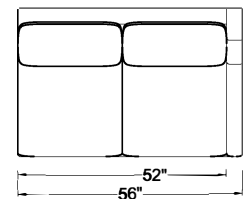

Common Dimensions:  
 Overall Height: 33"  
 Arm Height: 24.5"  
 Seat Height: 19"  
 Seat Depth: 22.5"

### Sectional Silhouettes

V150-LAS Left Arm Sofa

V150-RAS Right Arm Sofa

V150-LAL  
 Left Arm Loveseat

V150-RAL  
 Right Arm Loveseat

V150-LCS  
 Left Arm Corner Sofa

V150-RCS  
 Right Arm Corner Sofa

V150-LAH  
 Left Arm Chaise