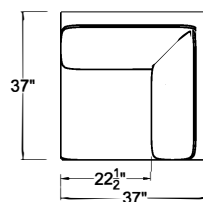

V150-CC
Corner Sofa