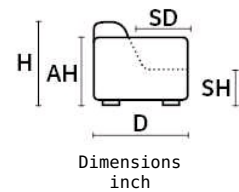

TIVOLI

D 40" | **H** 33" | **AH** 22" | **SH** 18" | **SD** 22"

TECHNICAL DESCRIPTION

THICK STITCH:

AVAILABLE AS OPTION

STRUCTURE:

HARDWOOD FRAME WITH METAL INSERT FOR EXTRA STRENGTH

SEAT/BACK SUSPENSION:

REINFORCED ELASTIC WEBBING

SEAT CUSHIONS:

HIGH DENSITY ECOLOGIC OPEN CELL POLYURETHANE FOAM AND MEMORY FOAM COVERED WITH A LAYER OF DACRON WADDING

BACK CUSHIONS:

HIGH DENSITY ECOLOGIC OPEN CELL POLYURETHANE FOAM COVERED WITH A LAYER OF DACRON WADDING

REMOVABILITY:

SEAT/BACK CUSHION

FOOT OPTION 1:

Stainless steel finishing

FOOT OPTION 2:

Stainless steel bronze finishing