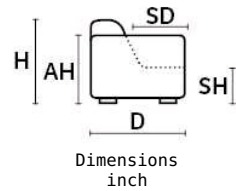

TIVOLI

D 40" | H 33" | AH 22" | SH 18" | SD 22"

TECHNICAL DESCRIPTION

THICK STITCH:

AVAILABLE AS OPTION

STRUCTURE:

HARDWOOD FRAME WITH METAL INSERT FOR EXTRA STRENGTH

SEAT/BACK SUSPENSION: