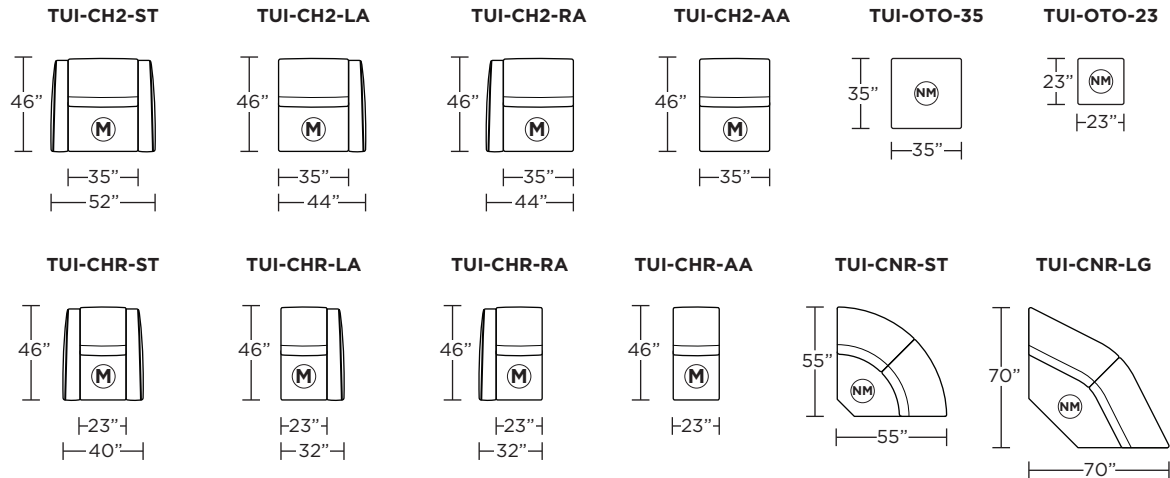

TURIN

Standard Features:

- Premium high-density, high-resiliency foam seat cushions
- Advanced unidirectional suspension system
- Double-needle top-stitch with thick thread
- In-arm control panel is easy to use and includes a 2-amp USB charging port
- Lifetime warranty on frame and suspension
- Five-year warranty on mechanism
- Three-year warranty on motor
- Quick-ship delivery

Options:

- Contrasting welt detail available
- Contrasting stitch detail available in Black, Brown, Charcoal, Cream, Espresso, Grey, Lemon, Pink, Royal, Scarlet, Tangerine, or Teal thread color
- 2-amp hour lithium-ion battery pack available
- Easy disassembly for delivery
- Metal legs available in Antique Brass, Burnished Bronze, or Polished Nickel

V.06.15.21

Safe low voltage electrical components are UL listed.

Scale : 1/8 inch = 1 foot
All dimensions are approximate and subject to change.
Specify all components from the sitting position.