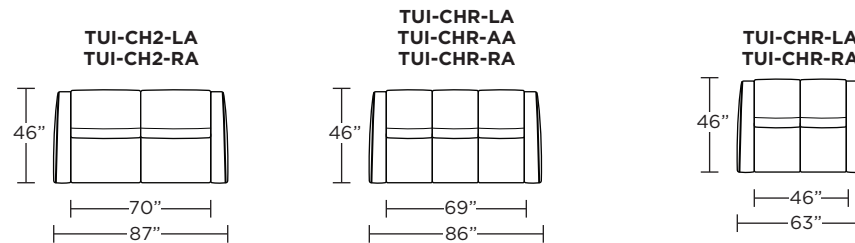

Options:

- Contrasting welt detail available
- Contrasting stitch detail available in Black, Brown, Charcoal, Cream, Espresso, Grey, Lemon, Pink, Royal, Scarlet, Tangerine, or Teal thread color
- 2-amp hour lithium-ion battery pack available
- Easy disassembly for delivery
- Metal legs available in Antique Brass, Burnished Bronze, or Polished Nickel

V.06.15.21

Safe low voltage electrical components are UL listed.

Scale : 1/8 inch = 1 foot
All dimensions are approximate and subject to change.
Specify all components from the sitting position.