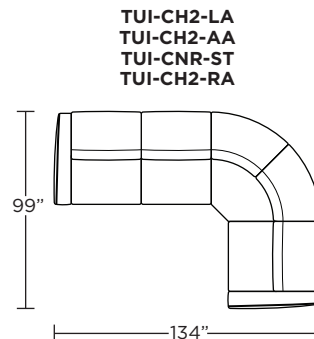

Options:

- Contrasting welt detail available
- Contrasting stitch detail available in Black, Brown, Charcoal, Cream, Espresso, Grey, Lemon, Pink, Royal, Scarlet, Tangerine, or Teal thread color
- 2-amp hour lithium-ion battery pack available
- Easy disassembly for delivery
- Metal legs available in Antique Brass, Burnished Bronze, or Polished Nickel

V.06.15.21

Safe low voltage electrical components are UL listed.

Scale : 1/8 inch = 1 foot
All dimensions are approximate and subject to change.
Specify all components from the sitting position.