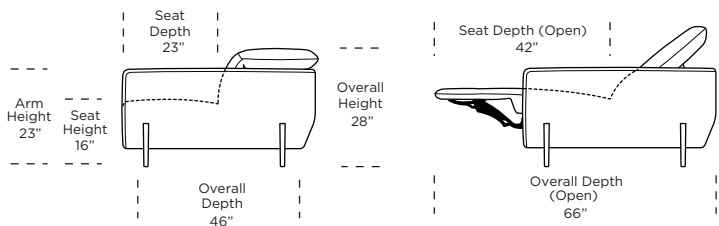

V.06.15.21

Safe low voltage electrical components are UL listed.

Scale : 1/8 inch = 1 foot
All dimensions are approximate and subject to change.
Specify all components from the sitting position.