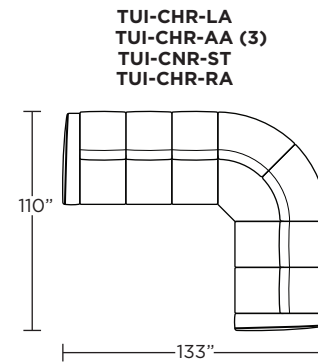

V.06.15.21

Safe low voltage electrical components are UL listed.

Scale : 1/8 inch = 1 foot
All dimensions are approximate and subject to change.
Specify all components from the sitting position.