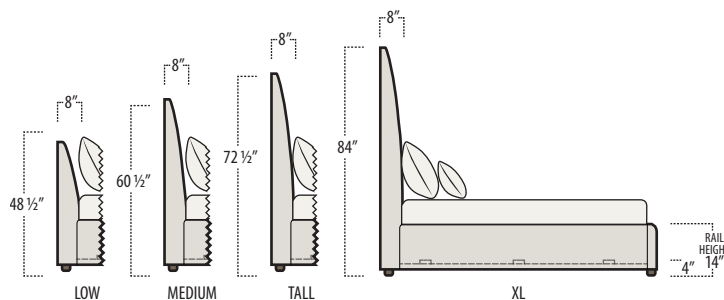

## Side View Specification | Not to Scale [ CUSTOM SIZING AVAILABLE ]

## Top View Specifications | Scale: 1/4" = 1FT. (All dimensions are approximate and subject to change.)