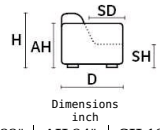

VOGUE

D 44" | MD 67" | H 33" | AH 24" | SH 19" | SD 24" | MH 41"

TECHNICAL DESCRIPTION

SPECIAL STITCH: TYPE "H" available as option
STRUCTURE: Hardwood frame for extra strength
SPRING SYSTEM: Reinforced Elastic webbing
SEAT/BACK CUSHIONS: High density Ecologic polyurethane foam with coil springs built inside, covered with a layer of memory foam on top
REMOVABILITY: Not possible
MECHANISMS: Individual seat and headrest power motors for mechanism