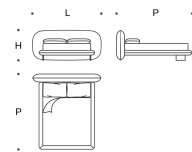

Piedi interni - Rete 153x203
Internal feet - Bed base 153x203